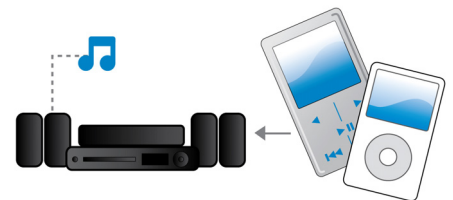

Plays it all

Play virtually any disc and any media devices you want - whether they be DVDs, VCDs, CDs or USB devices. Experience the unbeatable convenience of great playability, and the luxury of sharing media files on your TV or home theater system.

Exposed speaker drivers

Exposed speaker drivers for powerful surround sound

DivX Ultra Certified

With DivX support, you are able to enjoy DivX encoded videos and movies from the Internet, including purchased Hollywood films, in the comfort of your living room. The DivX media format is an MPEG-4 based video compression technology that enables you to save large files like movies, trailers and music videos on media like CD-R/RW and DVD recordable disc for playback on your DivX Ultra Certified Philips Blu-ray or DVD player. DivX Ultra combines DivX playback with great features like integrated subtitles, multiple audio languages, multiple tracks and menus into one convenient file format.

Audio in

Audio in allows you to easily play your music directly from your iPod/iPhone/iPad, MP3 player, or laptop via a simple connection to your home cinema. Simply connect your audio device to the Audio in jack to enjoy your music with the superior sound quality of the Philips home cinema system.