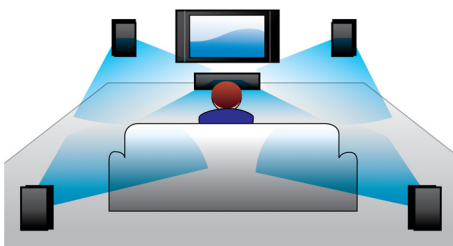

Designed to enhance your cinema at home

- Modern design to complement your home environment

PHILIPS

Highlights

300W RMS power

300W RMS power delivers great sound for movies and music

Dolby Digital

Because Dolby Digital, the world's leading digital multi-channel audio standards, make use of the way the human ear naturally processes sound, you experience superb quality surround sound audio with realistic spatial cues.

EasyLink

EasyLink lets you control multiple devices like DVD players, Blu-ray players, soundbar speaker, Home theater and TV's etc. with one remote. It uses HDMI CEC industry-standard protocol to share functionality between devices through the HDMI cable. With one touch of a button, you can operate all your connected HDMI CEC enabled equipment simultaneously. Functions like standby and play can now be carried out with absolute ease.

HDMI for HD movies

HDMI is a direct digital connection that can carry digital HD video as well as digital multichannel audio. By eliminating the conversion to analog signals it delivers perfect picture and sound quality, completely free from noise. Movies in standard definition can now be enjoyed in true high definition resolution - ensuring more details and more true-to-life pictures.