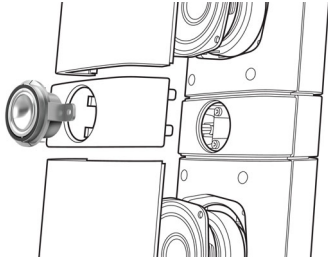

Highlights

Titanium tweeters

The co-developed tweeters, crafted in titanium, are very rigid and light to guarantee undistorted sound. Their incredible resistance to distortion and resonance through the whole audible frequency range guarantees superb clarity of all sound details.