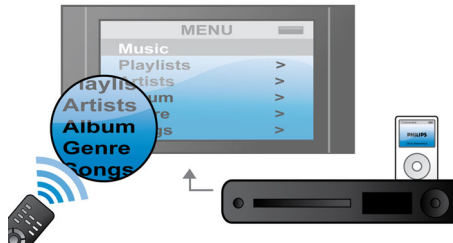

Designed to enhance your cinema at home

- Unique speakers with exposed tweeter for undisturbed sound
- Lifestyle design in high quality brushed aluminum and glass

Simply enjoy all your entertainment

- Full HD 3D Blu-ray for a truly immersive 3D movie experience
- Built-in dock for convenient playback from your iPod/iPhone
- Built-in WiFi to enjoy your connected media wirelessly
- Smart TV to enjoy online services & access multimedia on TV

Full HD 3D Blu-ray

Be enthralled by 3D movies in your own living room on a Full HD 3D TV. Active 3D uses the latest generation of fast switching displays for real life depth and realism in full 1080x1920 HD resolution. By watching these images through special glasses with right and left lenses that are timed to open and close in synchrony with alternating images, the full HD 3D viewing experience is created in your home cinema. Premium 3D movie releases on Blu-ray offer a wide, high quality selection of content. Blu-ray also delivers uncompressed surround sound for an unbelievably real audio experience.

Built-in dock for iPod/iPhone

A built-in dock for iPod/iPhone lets you play movies, music and photos from your iPod/iPhone. What's more, you can charge and control the iPod/iPhone and browse through its contents on your TV screen - all with the home theater's remote. Doing away with cumbersome cables and connections, the integrated dock brings portable entertainment into your home - with absolute ease.