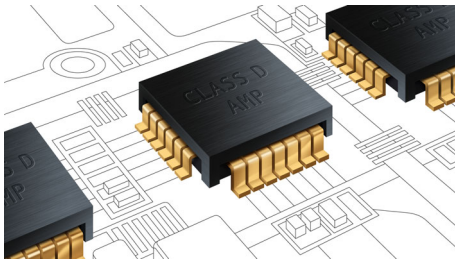

Premium Class D Amplifiers

The Philips proprietary Premium Class-D Amplifiers are designed to preserve the original sound source for greater audio signal accuracy, thus allowing acoustic details in music and movies to be delivered exactly as the artist or director intended.