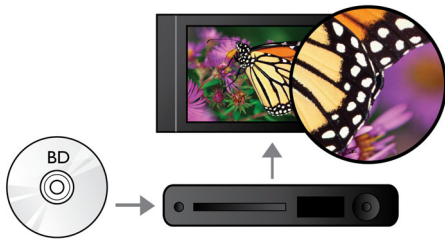

Hear more

- Dolby TrueHD and DTS-HD MA for HD 7.1 surround sound

Engage more

- WiFi-n Ready* for faster, wider wireless performance
- USB 2.0 plays video/music from USB flash/hard disk drive
- BD-Live (Profile 2.0) to enjoy online Blu-ray bonus content
- Enjoy all your movies and music from CD and DVD
- EasyLink to control all HDMI CEC devices via a single remote

PHILIPS

Highlights

Blu-ray Disc playback

Blu-ray Discs have the capacity to carry high definition data, along with pictures in the 1920 x 1080 resolution that defines full high definition images. Scenes come to life as details leap at you, movements smoothen and images turn crystal clear. Blu-ray also delivers uncompressed surround sound - so your audio experience becomes unbelievably real. The high storage capacity of Blu-ray Discs also allow a host of interactive possibilities to be built in. Seamless navigation during playback and other exciting features like pop-up menus bring a whole new dimension to home entertainment.

Dolby TrueHD and DTS-HD MA

DTS-HD Master Audio and Dolby TrueHD delivers 7.1 channels of the finest sound from your Blu-ray Discs. Audio reproduced is virtually indistinguishable from the studio master, so you hear what the creators intended for you to hear. DTS-HD Master Audio and Dolby TrueHD complete your high definition entertainment experience.