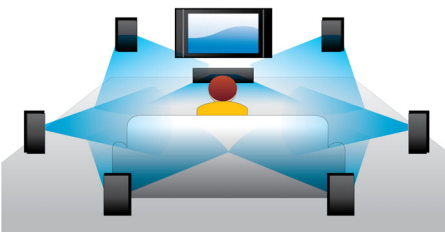

PHILIPS

Highlights

Blu-ray Disc playback

Blu-ray Discs have the capacity to carry high definition data, along with pictures in the 1920 x 1080 resolution that defines full high definition images. Scenes come to life as details leap at you, movements smoothen and images turn crystal clear. Blu-ray also delivers uncompressed surround sound - so your audio experience becomes unbelievably real. The high storage capacity of Blu-ray Discs also allow a host of interactive possibilities to be built in. Seamless navigation during playback and other exciting features like pop-up menus bring a whole new dimension to home entertainment.

Dolby TrueHD and DTS-HD MA

DTS-HD Master Audio and Dolby TrueHD delivers 7.1 channels of the finest sound from your Blu-ray Discs. Audio reproduced is virtually indistinguishable from the studio master, so you hear what the creators intended for you to hear. DTS-HD Master Audio and Dolby TrueHD complete your high definition entertainment experience.