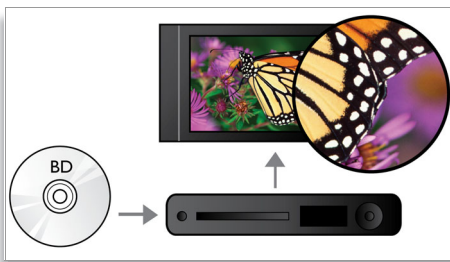

Blu-ray Disc playback

Blu-ray Discs have the capacity to carry high definition data, along with pictures in the 1920 x 1080 resolution that defines full high definition images. Scenes come to life as details leap at you, movements smoothen and images turn crystal clear. Blu-ray also delivers uncompressed surround sound - so your audio experience becomes unbelievably real. The high storage capacity of Blu-ray Discs also allow a host of interactive possibilities to be built in. Seamless navigation during playback and other exciting features like pop-up menus bring a whole new dimension to home entertainment.