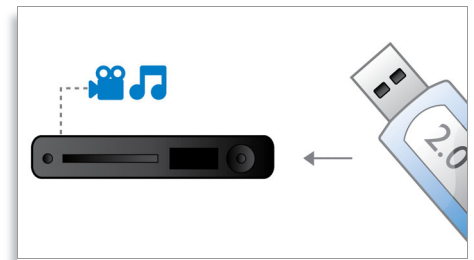

Hi-Speed USB 2.0 Link

The Universal Serial Bus or USB is a protocol standard that is conveniently used to link PCs, peripherals and consumer electronic equipment. Hi-Speed USB devices have a data transfer rate of up to 480 Mbps - up from the 12 Mbps in original USB ones. With Hi-Speed USB 2.0 Link, all you have to do is plug in your USB device, select the movie, music or photo and play away.