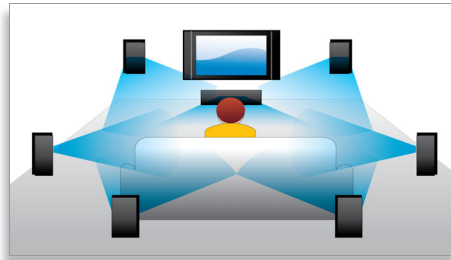

Dolby TrueHD

Dolby TrueHD delivers 7.1 channels of the finest sound from your Blu-ray Discs. Audio reproduced is virtually indistinguishable from the studio master, so you hear what the creators intended for you to hear. Dolby TrueHD completes your high definition entertainment experience.