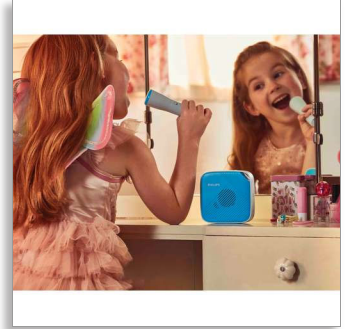

Philips
Wireless speaker

5 m wireless mic
smart Bluetooth pairing
6 hours play time
105x105x38 mm