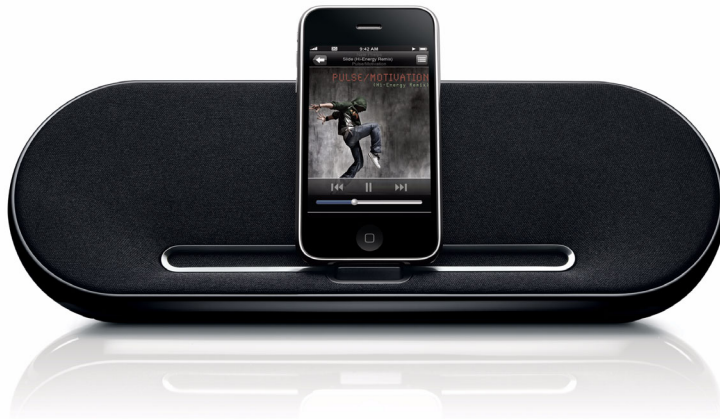

Philips Fidelio
docking speaker

Fidelio

SBD7500

Obsessed with sound

Docking speaker designed to go places

Compact and extremely portable, this docking speaker is no lightweight when it comes to performance. Designed to travel it delivers surprisingly powerful sound from your iPhone/ iPod - letting you enjoy great music wherever life takes you.

Sound that blows you away

- wOOx technology for rich yet precise bass without distortion
- DBB to preserve low tones for deep bass at any volume level
- Shielding technology to block mobile phone interference

Made to go places

- Elegant, slim and compact design to fit into any briefcase

Truly portable and versatile

- Battery or AC power option for music enjoyment anywhere
- Dock any iPod/iPhone, even in its case
- AUX-in for easy connection to almost any electronic device
- Free DockStudio app for internet radio & other cool feature

Dynamic Bass Boost (DBB)

Dynamic Bass Boost maximizes your music enjoyment by emphasizing the bass content of the music throughout the range of volume settings - from low to high - at the touch of a button! Bottom-end bass frequencies usually get lost when the volume is set at a low level. To counteract this, Dynamic Bass Boost can be switched on to boost bass levels, so you can enjoy consistent sound even when you turn down the volume.