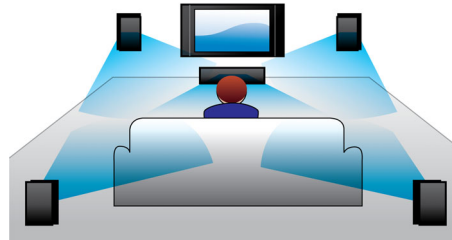

PHILIPS

Highlights

Dynamic Bass Boost

Dynamic Bass Boost maximizes your music enjoyment by emphasizing the bass content of the music throughout the range of volume settings - from low to high – at the touch of a button! Bottom-end bass frequencies usually get lost when the volume is set at a low level. To counteract this, Dynamic Bass Boost can be switched on to boost bass levels, so you can enjoy consistent sound even when you turn down the volume.

Digital Sound Control

Digital Sound Control offers you a choice of pre-set Jazz, Rock, Pop and Classic controls you can use to optimise the frequency ranges for different musical styles. Each mode uses graphic equalizing technology to automatically adjust the sound balance and enhance the most important sound frequencies in your chosen

music style. Ultimately, Digital Sound Control makes it easy for you get the most out of your music by precisely adjusting the sound balance to match the type of music you are playing.

Dolby Digital

Because Dolby Digital, the world's leading digital multi-channel audio standards, make use of the way the human ear naturally processes sound, you experience superb quality surround sound audio with realistic spatial cues.

is to plug your portable MP3 player to the audio system.

Play & charge your iPod/iPhone

Enjoy your favorite MP3 music while charging your iPod/iPhone! The dock lets you connect your portable device directly to the Docking entertainment system so you can listen to your favorite music in superb sound. It also charges your iPod/iPhone while it plays so you can enjoy your music and not have to worry about your portable player battery running out. The Docking entertainment system automatically charges your portable device while it is docked.