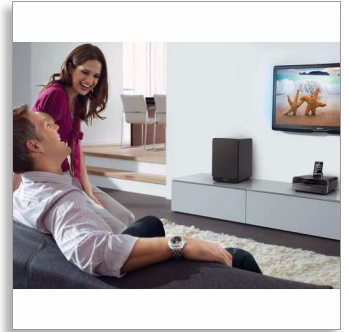

Philips
Component DVD micro
system

- Dock for iPod/iPhone
- 60 W

DCD322

Obsessed with sound

Relax with great music and movies

Experience the magic of movies with this Philips Component DVD micro system featuring Dolby Digital. Enjoy Divx Ultra movies, MP3-CDs, MP3 Link and USB Direct, and charge or play your iPod/iPhone anytime.

Enrich your movie experience

- Dolby Digital for ultimate movie experience
- Play DVD, DivX® Ultra, MP3/WMA-CD, CD and CD-RW

Enrich your sound experience

- Dynamic Bass Boost for deep and dramatic sound
- Digital Sound Control for optimized music style settings
- 60W RMS total output power

PHILIPS

Highlights

Dynamic Bass Boost

Dynamic Bass Boost maximizes your music enjoyment by emphasizing the bass content of the music throughout the range of volume settings - from low to high – at the touch of a button! Bottom-end bass frequencies usually get lost when the volume is set at a low level. To counteract this, Dynamic Bass Boost can be switched on to boost bass levels, so you can enjoy consistent sound even when you turn down the volume.

is to plug your portable MP3 player to the audio system.

Play & charge your iPod/iPhone

Enjoy your favorite MP3 music while charging your iPod/iPhone! The dock lets you connect your portable device directly to the Docking entertainment system so you can listen to your favorite music in superb sound. It also charges your iPod/iPhone while it plays so you can enjoy your music and not have to worry about your portable player battery running out. The Docking entertainment system automatically charges your portable device while it is docked.