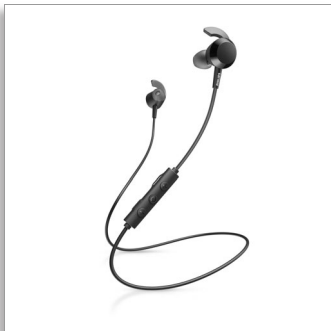

Philips
In-ear wireless headphones

8.2mm drivers/ closed back
In-ear

TAE4205BK

Feel that bass

Love those moments where the bass kicks in? These in-ear wireless headphones deliver stronger bass at the touch of a button! You get 10 hours play time, fast charging, and soft wing tips for a secure fit and better passive noise isolation.

10 hours play time. Big bold bass.

- BASS boost button. Instantly stronger bass
- Powerful 8.2 mm neodymium drivers
- 10 hours play time. USB-C charging
- Quick Charge. Charge for 15 minutes, train extra 1.5 hours

From playlists to calls

- Headphone cable sits comfortably behind your neck
- Inline remote. Easily switch from playlist to calls
- Smart pairing. Automatically find Bluetooth devices

Easy comfort

- 3 interchangeable rubber earbud covers
- Secure, flexible, comfortable
- Oval acoustic tube fits comfortably in your ear canal
- Wing tips for a secure fit. Better passive noise isolation

Secure, flexible, comfortable

The oval acoustic tube and interchangeable earbud covers give you a comfortable in-ear fit. Soft wing tips fit snugly under the ridge of your ear, enabling a secure fit and better passive noise isolation.