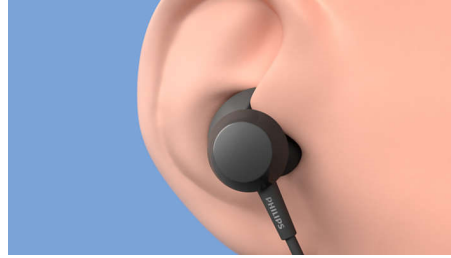

From playlists to calls

- Headphone cable sits comfortably behind your neck
- Inline remote. Easily switch from playlist to calls
- Smart pairing. Automatically find Bluetooth devices

Easy comfort

- 3 interchangeable rubber earbud covers
- Secure, flexible, comfortable
- Oval acoustic tube fits comfortably in your ear canal
- Wing tips for a secure fit. Better passive noise isolation

PHILIPS

In-ear wireless headphones
8.2mm drivers/ closed back In-ear

TAE4205BK/00

Highlights

BASS boost button

These wireless headphones boast 8.2 mm neodymium drivers that give you clear sound and punchy bass. When you want more, simply press the BASS boost button on the in-line remote. You'll feel the difference instantly.

Secure, flexible, comfortable

The oval acoustic tube and interchangeable earbud covers give you a comfortable in-ear fit. Soft wing tips fit snugly under the ridge of your ear, enabling a secure fit and better passive noise isolation.

Inline remote.

Take a call, pause your playlist. All without touching your smartphone. Smart Bluetooth pairing means these headphones remember the last devices they were paired with.

rubber ear covers

3 interchangeable rubber earbud covers