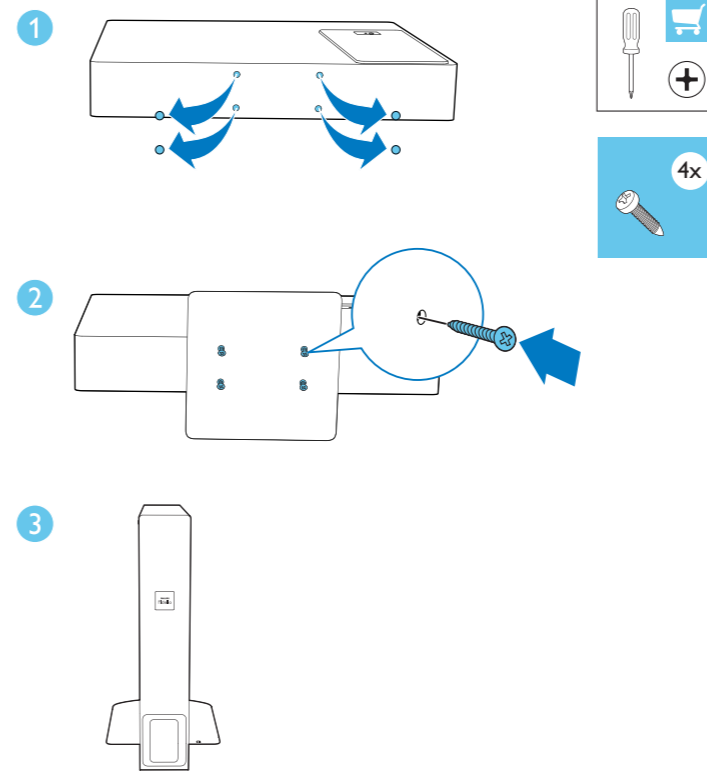

Power Adapter

Power Cord 2x

Optical Cable

Quick start guide PHILIPS

EN Before using your product, read all accompanying safety information

www.philips.com/support

(You may also find the QR code on your subwoofer)

* A High Speed HDMI Cable is required for HDMI ARC connection.

Quick start guide

Register your product and get support at www.philips.com/support

Specifications are subject to change without notice. The Philips trademark and the Philips Shield Emblem are registered trademarks of Koninklijke Philips N.V. used under license. 2017 © Gibson Innovations Limited. All rights reserved. This product has been manufactured by, and is sold under the responsibility of Gibson Innovations Ltd., and Gibson Innovations Ltd. is the warrantor in relation to this product.