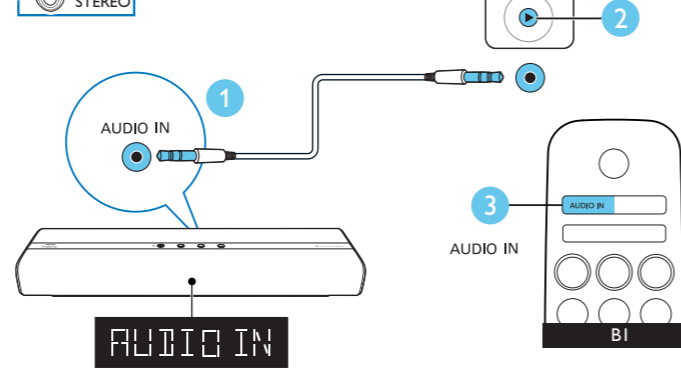

Power Adapter

Power Cord 2x

Optical Cable

Quick start guide PHILIPS

EN Before using your product, read all accompanying safety information

www.philips.com/support

(You may also find the QR code on your subwoofer)

* A High Speed HDMI Cable is required for HDMI ARC connection.

Quick start guide

Register your product and get support at www.philips.com/support

Specifications are subject to change without notice. The Philips trademark and the Philips Shield Emblem are registered trademarks of Koninklijke Philips N.V. used under license. 2017 © Gibson Innovations Limited. All rights reserved. This product has been manufactured by, and is sold under the responsibility of Gibson Innovations Ltd., and Gibson Innovations Ltd. is the warrantor in relation to this product.