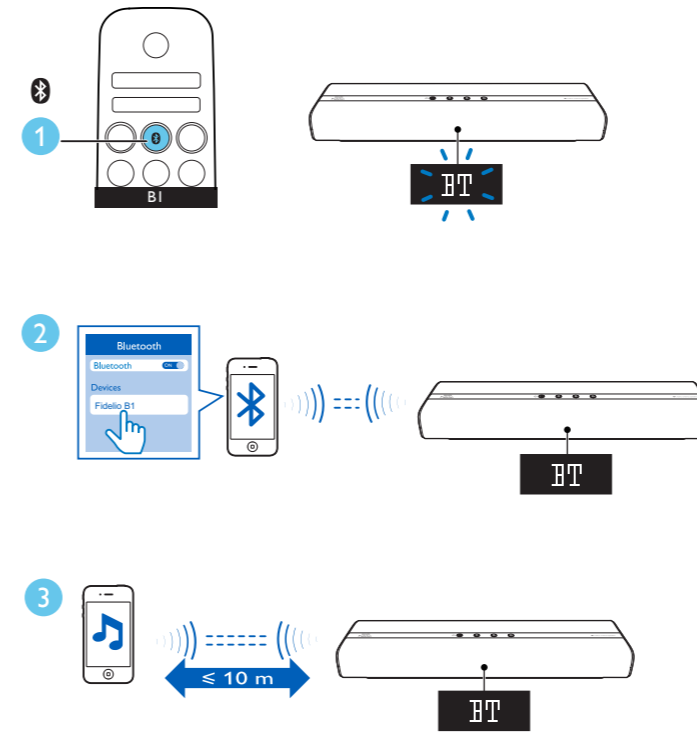

Power Adapter

Power Cord 2x

Optical Cable

Quick start guide PHILIPS

EN Before using your product, read all accompanying safety information

www.philips.com/support

(You may also find the QR code on your subwoofer)

* A High Speed HDMI Cable is required for HDMI ARC connection.

Quick start guide

Register your product and get support at www.philips.com/support

Specifications are subject to change without notice. The Philips trademark and the Philips Shield Emblem are registered trademarks of Koninklijke Philips N.V. used under license. 2017 © Gibson Innovations Limited. All rights reserved. This product has been manufactured by, and is sold under the responsibility of Gibson Innovations Ltd., and Gibson Innovations Ltd. is the warrantor in relation to this product.