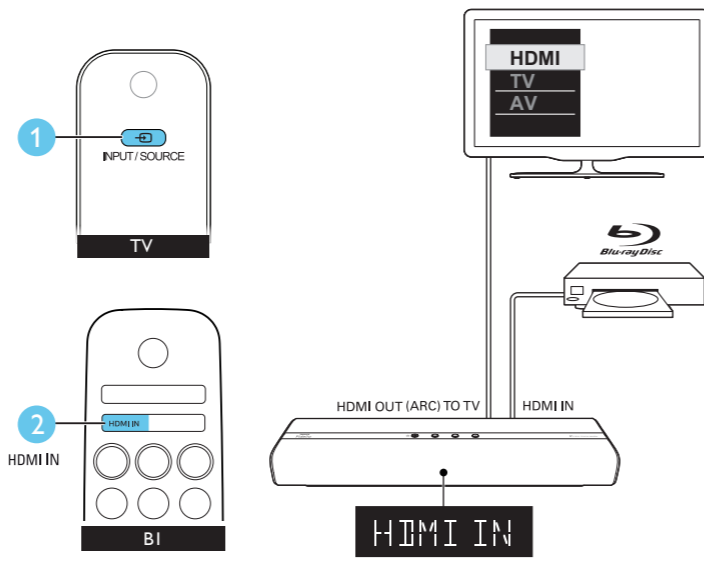

Power Adapter

Power Cord 2x

Optical Cable

Quick start guide PHILIPS

EN Before using your product, read all accompanying safety information

www.philips.com/support

(You may also find the QR code on your subwoofer)

* A High Speed HDMI Cable is required for HDMI ARC connection.

Quick start guide

Register your product and get support at www.philips.com/support

Specifications are subject to change without notice. The Philips trademark and the Philips Shield Emblem are registered trademarks of Koninklijke Philips N.V. used under license. 2017 © Gibson Innovations Limited. All rights reserved. This product has been manufactured by, and is sold under the responsibility of Gibson Innovations Ltd., and Gibson Innovations Ltd. is the warrantor in relation to this product.