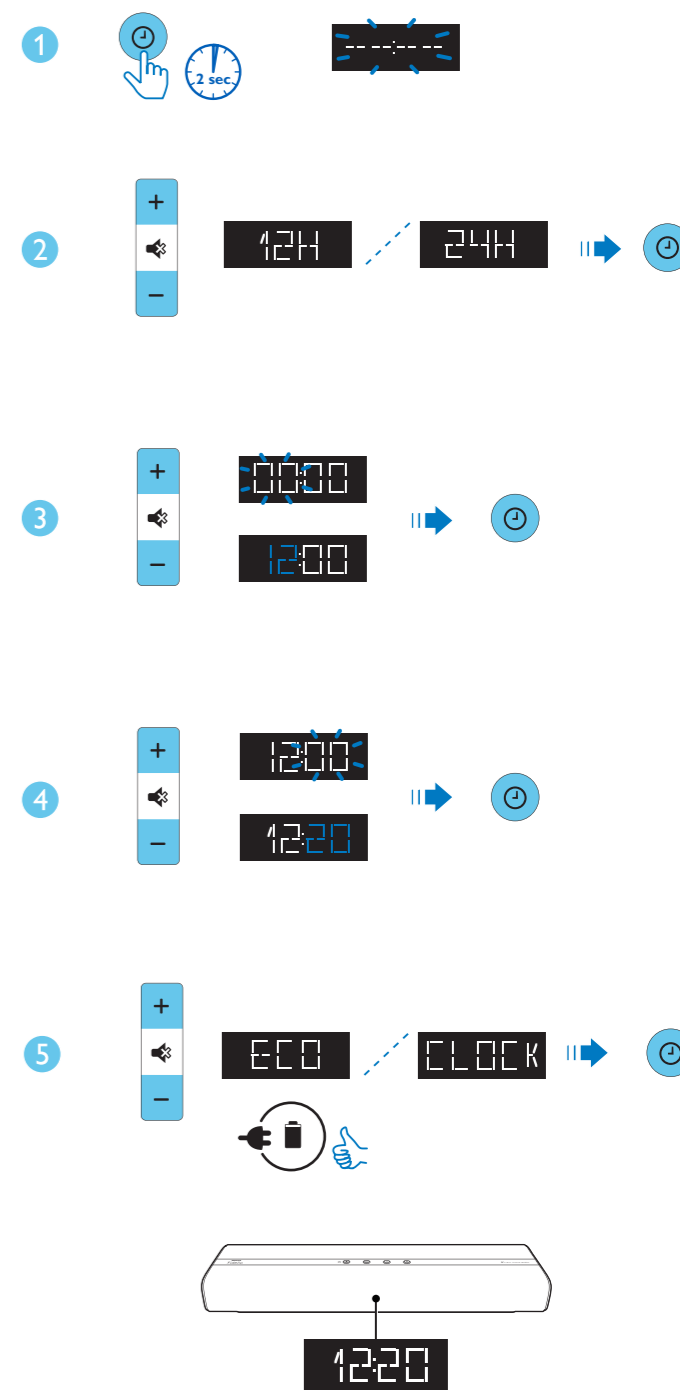

Power Adapter

Power Cord 2x

Optical Cable

Quick start guide PHILIPS

EN Before using your product, read all accompanying safety information

www.philips.com/support

(You may also find the QR code on your subwoofer)

* A High Speed HDMI Cable is required for HDMI ARC connection.

Quick start guide

Register your product and get support at www.philips.com/support

Specifications are subject to change without notice. The Philips trademark and the Philips Shield Emblem are registered trademarks of Koninklijke Philips N.V. used under license. 2017 © Gibson Innovations Limited. All rights reserved. This product has been manufactured by, and is sold under the responsibility of Gibson Innovations Ltd., and Gibson Innovations Ltd. is the warrantor in relation to this product.