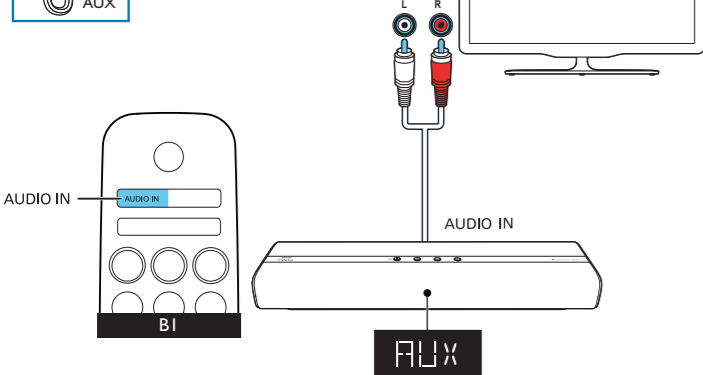

Power Adapter

Power Cord 2x

Optical Cable

Quick start guide PHILIPS

EN Before using your product, read all accompanying safety information

www.philips.com/support

(You may also find the QR code on your subwoofer)

* A High Speed HDMI Cable is required for HDMI ARC connection.

Quick start guide

Register your product and get support at www.philips.com/support

Specifications are subject to change without notice. The Philips trademark and the Philips Shield Emblem are registered trademarks of Koninklijke Philips N.V. used under license. 2017 © Gibson Innovations Limited. All rights reserved. This product has been manufactured by, and is sold under the responsibility of Gibson Innovations Ltd., and Gibson Innovations Ltd. is the warrantor in relation to this product.