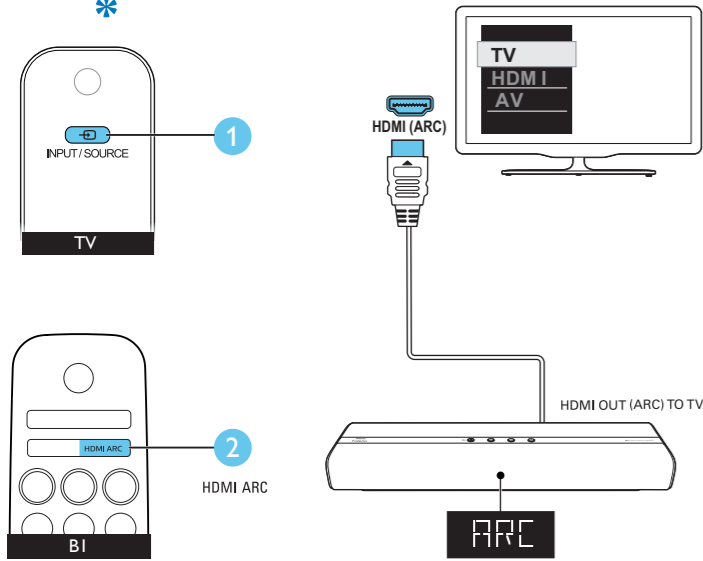

Power Adapter

Power Cord 2x

Optical Cable

Quick start guide PHILIPS

EN Before using your product, read all accompanying safety information

www.philips.com/support

(You may also find the QR code on your subwoofer)

* A High Speed HDMI Cable is required for HDMI ARC connection.

Quick start guide

Register your product and get support at www.philips.com/support

Specifications are subject to change without notice. The Philips trademark and the Philips Shield Emblem are registered trademarks of Koninklijke Philips N.V. used under license. 2017 © Gibson Innovations Limited. All rights reserved. This product has been manufactured by, and is sold under the responsibility of Gibson Innovations Ltd., and Gibson Innovations Ltd. is the warrantor in relation to this product.