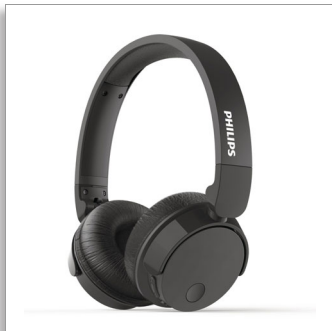

Philips
Wireless noise cancelling
headphones

32mm drivers/closed-back

On-ear
Soft ear cushions
Full folding

TABH305BK

Big bold bass. No distractions.

Tune in to your sounds with big, bold bass. Tune out distractions with Active Noise Canceling (ANC). These wireless on-ear headphones are all about the beats you love. A single charge gives you up to 15 hours play time, even with ANC on.

Big bold bass. No distractions.

- 15 hours play time with Active Noise Canceling (ANC) on
- 18 hours play time with ANC off
- Big bass. 32 mm neodymium acoustic drivers
- 2 hours charging time via USB

Easy to carry. Easy to wear.

- Lightweight, adjustable headband
- Soft ear cups that can be angled for maximum comfort
- Flat-fold design for easy storage in your pocket or bag
- Weight is just 145.5 g. Feel light. Listen heavy

Voice control. Music or calls.

- Multi-function button. Easily control music and calls
- A double button-press wakes your phone's voice assistant

PHILIPS

Wireless noise cancelling headphones
32mm drivers/closed-back On-ear, Soft ear cushions, Full folding