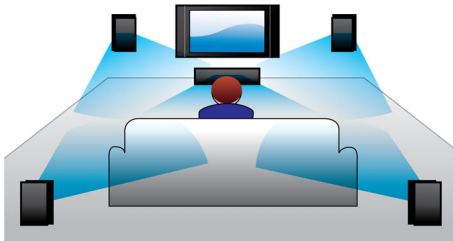

Dolby TrueHD and DTS-HD

Dolby TrueHD and DTS-HD Master Audio Essential deliver the finest sound from your Blu-ray Discs. Audio reproduced is virtually indistinguishable from the studio master, so you hear what the creators intended for you to hear. Dolby TrueHD and DTS-HD Master Audio Essential complete your high definition entertainment experience.