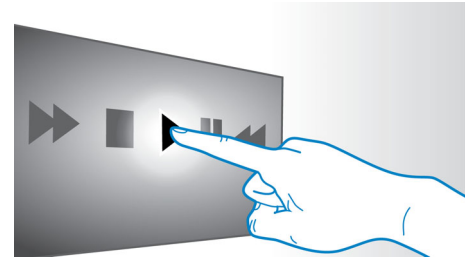

Touch panel for playback

Intuitive touch panel controls allows you to control the volume as well as other playback options by simply pressing the touch sensitive controls on the front panel.