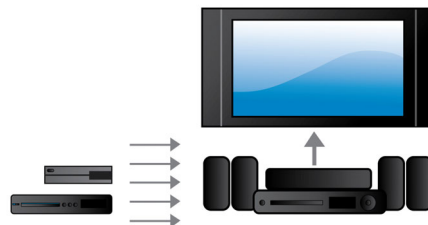

1000W RMS power

1000W RMS power delivers great sound for movies and music

Full HD 3D Blu-ray

Be enthralled by 3D movies in your own living room on a Full HD 3D TV. Active 3D uses the latest generation of fast switching displays for real life depth and realism in full 1080x1920 HD resolution. By watching these images through special glasses with right and left lenses that are timed to open and close in synchrony with alternating images, the full HD 3D viewing experience is created in your home cinema. Premium 3D movie releases on Blu-ray offer a wide, high quality selection of content. Blu-ray also delivers uncompressed surround sound for an unbelievably real audio experience.

HDMI Hub

HDMI Hub provides additional HDMI ports to allow you to connect other devices such as your game console or HD set-top box to your home theater conveniently. By connecting your devices through the HDMI Hub, you can enjoy high-definition sound and picture for all your entertainment.