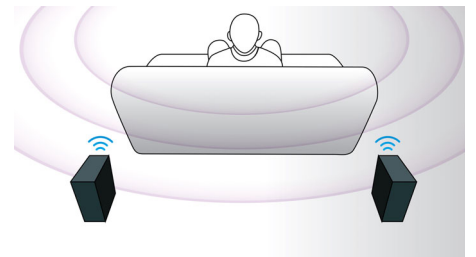

HDMI Hub

HDMI Hub provides additional HDMI ports to allow you to connect other devices such as your game console or HD set-top box to your home theater conveniently. By connecting your devices through the HDMI Hub, you can enjoy high-definition sound and picture for all your entertainment.

Touch panel for playback

Intuitive touch panel controls allows you to control the volume as well as other playback options by simply pressing the touch sensitive controls on the front panel.

Wireless rear speakers option