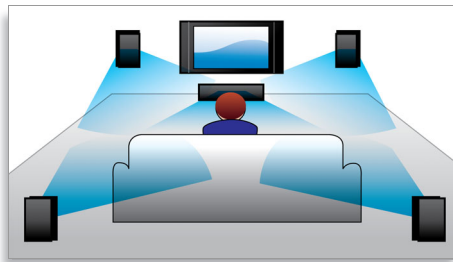

DTS, DolbyDigital, ProLogic II

A built-in DTS and Dolby Digital decoder eliminates the need for an external decoder by processing all six channels of audio information to provide a surround sound experience and an astoundingly natural sense of ambience and

dynamic realism. Dolby Pro Logic II provides five channels of surround processing from any stereo source.