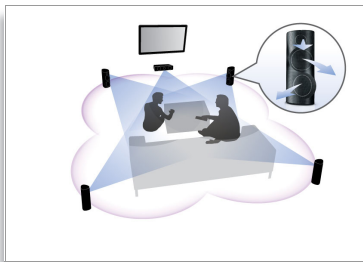

3D Angled speakers

3D Angled Speakers feature angled drivers to deliver sound not only towards the front but also to the sides, creating a wider sweet spot so you can enjoy more immersive and cinematic surround sound.