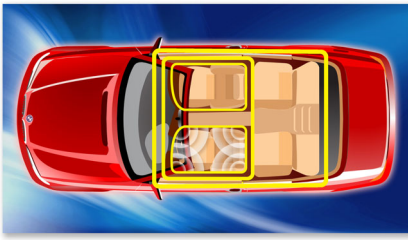

Design that blends into your car

- Perfect-fit 2.0 DIN chassis design
- High resolution display with WVGA LCD panel

PHILIPS

Highlights

Music Zone

Philips' innovative Music Zone technology lets the driver and the passengers enjoy their music with more vivid spatial effect, just as the artist intended it to be heard. Users can easily switch the music listening zones from the driver to the passengers and back again to get the best sonic focus in the car. A dedicated zone control button provides three pre-defined settings - Left, Right and Front (and All) - so you can best match your listening needs easily and dynamically alone or with your passengers.