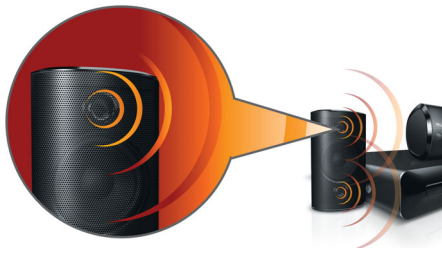

Highlights

Power speakers with basspipes

Powerful speakers with basspipes for great sound