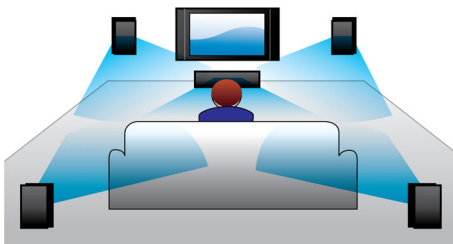

## Dolby Digital and Pro Logic II

A built-in Dolby Digital decoder eliminates the need for an external decoder by processing all six channels of audio information to provide a

surround sound experience and an astoundingly natural sense of ambience and dynamic realism. Dolby Pro Logic II provides five channels of surround processing from any stereo source.