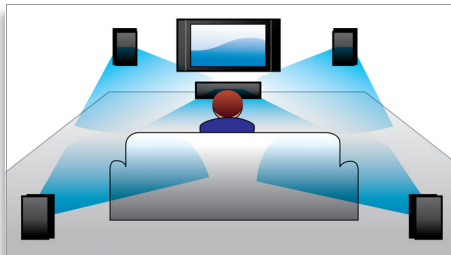

## Dolby Digital and Pro Logic II

A built-in Dolby Digital decoder eliminates the need for an external decoder by processing all six channels of audio information to provide a surround sound experience and an astoundingly natural sense of ambience and dynamic realism. Dolby Pro Logic II provides five channels of surround processing from any stereo source.