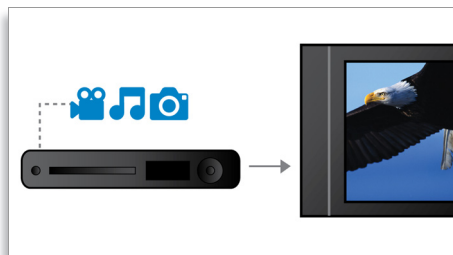

Plays it all

Play virtually any media format you want - whether it is DivX, MP3, WMA or JPEG. Experience the unbeatable convenience of

great playability and the luxury of sharing media files on your TV or home theatre system - in the comfort of your living room.