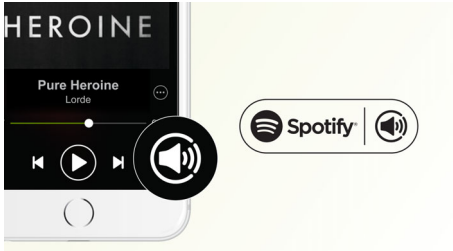

Multiroom speakers for you and your family

- Play music from one speaker at a time or all at once
- Philips companion app simplify wireless speaker setup

Just hit 'PLAY' button

- One-press 'Play' for the last heard Spotify track
- Flip from room (speaker A) to room (speaker B)
- Press 'Play' for 'Music Follows Me'

Natural clear sound

- Natural clear sound with 2 audiophile-grade drivers

PHILIPS

Spotify multiroom speaker
Spotify Connect Multiroom, Just hit "PLAY"

Highlights

Spotify as a remote

Using Spotify Connect you can easily browse, explore, and play music from any room in the house using your smart device as a remote. With a direct Spotify connection, you can play music straight from the cloud so your smart device can be used for calls, videos or even go out of range without interrupting your music. This is also more battery friendly, since energy used for music is minimized. All the same great Spotify features are there, from its ready-made lists to its high sampling rates. Everything you need to discover new music and hear it at its best.

'Play' for the last heard song

Listen to your favorite tunes almost without interruption. Just hit 'Play' on the speaker to start playing the last song you heard on Spotify, without even unlocking your smart device.