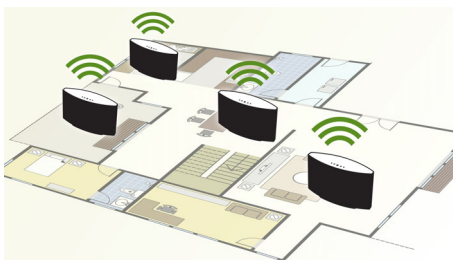

Natural clear sound

- Natural clear sound with 2 audiophile-grade drivers

PHILIPS

Spotify multiroom speaker
Spotify Connect Multiroom, Just hit "PLAY"

Highlights

Spotify as a remote

Using Spotify Connect you can easily browse, explore, and play music from any room in the house using your smart device as a remote. With a direct Spotify connection, you can play music straight from the cloud so your smart device can be used for calls, videos or even go out of range without interrupting your music. This is also more battery friendly, since energy used for music is minimized. All the same great Spotify features are there, from its ready-made lists to its high sampling rates. Everything you need to discover new music and hear it at its best.

Multiroom speakers

Multiroom speakers let you play songs in one room, or in many at the same time, so your music can either follow you around the house or stay where you want it. Each person can play to any selected speaker, and when additional speakers are purchased they can be added to the system wirelessly and easily.