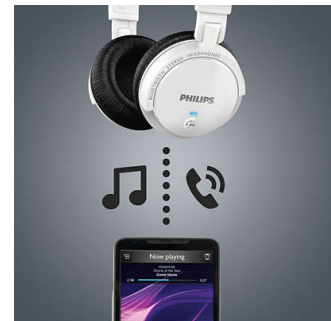

SHB5500WT/27

allow the headphone parts to be moved with ease.

Soft, comfortable ear cushions

Soft ear cushions for long listening comfort

Wireless music & call control

When it comes to endless music listening pleasure and hassle-free switching between music and calls, nothing beats Bluetooth! To enjoy your favorite hits, pair your Philips headset with your Bluetooth-enabled smart phone or tablet, then all it takes is a tap on each earshell's intuitive control to change the volume or pause a song while you handle incoming and outgoing calls.