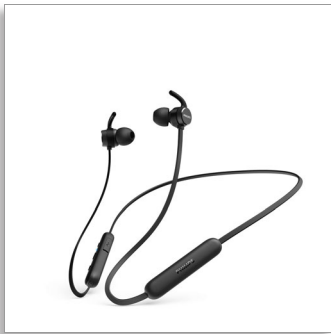

Philips
In-ear wireless headphones
with mic

8mm drivers/closed-back

Comfort fit
IPX4 splash/sweat resistant
Great passive noise isolation

TAE1205BK

Tangle-free tunes

Keep your music close. These splash- and sweat-resistant wireless headphones give you great sound, a comfortable in-ear fit, and up to 7 hours play time. When you need more, a quick 15-minute charge keeps the music playing another 1 hour.

Easy comfort. Secure fit.

- 3 interchangeable rubber earbud covers
- Oval acoustic tube fits comfortably in your ear canal
- Secure, flexible, comfortable
- Wing tips for a secure fit. Better passive noise isolation

- Inline remote. Easily switch from playlist to calls
- Smart pairing. Automatically find Bluetooth devices
- Built-in mic with echo cancellation for clear audio
- Magnetic earbuds. Flat, tangle-resistant cable

Secure, flexible, comfortable

Flexible wing tips fit under the ridge of your ear, enabling a secure fit and better passive noise isolation. An oval acoustic tube and interchangeable earbud covers enable a comfortable in-ear fit. The flat headphone cable sits comfortably behind your neck whether the earbuds are in or out.