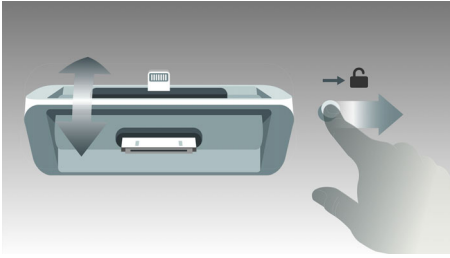

Philips
Micro music system

DualDock for iPod/iPhone

Desktop or wall-mount option
CD, MP3-CD, USB, FM
20W max

DCM2260

Sound system that fits your home

Obsessed with sound

Play and charge all your iPod/iPhone/iPad with DualDock via Lightning & 30pins connectors. This music system sounds sensational, and offers an added bonus-it looks great in any home, with 2 in 1 table stand for flexible placement.

Enrich your sound experience

- 20W RMS maximum output power
- Bass Reflex Speaker System delivers a powerful, deeper bass
- Digital Sound Control

Enjoy your music from multiple sources

- DualDock to charge & play Apple devices (Lightning & 30-pin)
- USB Direct for easy MP3 music playback
- Play MP3-CD, CD and CD-R/RW
- Digital tuning with preset stations for extra convenience
- Audio-in for portable music playback

Design that blends into your interior

- Wall-mountable option for flexible placement
- Compact design fits any space, any lifestyle

PHILIPS

Highlights

DualDock to charge & play

The innovative Philips DualDock with Lightning and 30-pin connector can charge and play any Apple device. Created to meld sleek styling with effortless functionality, you can switch between either connector in a flash. Enjoy your favorite tunes no matter what Apple device you want to use.

Bass Reflex Speaker System

Bass Reflex Speaker System delivers a deep bass experience from a compact loudspeaker box system. It differs from a conventional loudspeaker box system in the addition of a bass pipe that is acoustically aligned to the woofer to optimize the low frequency roll-off of the system. The result is deeper controlled bass and lower distortion. The system works by resonating the air mass in the bass pipe to vibrate like a conventional woofer. Combined with the response of the woofer, the system extends the overall low frequency sounds to create a whole new dimension of deep bass.