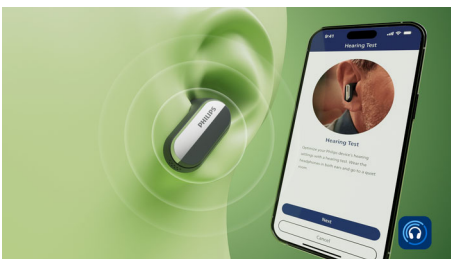

### Noise Cancelling Pro

Enjoy a more immersive experience with noise cancelling that blocks external noise for distraction-free listening. To hear what's going on around you, tap an earbud to activate Awareness Mode. You can adjust noise-cancelling levels or turn on wind noise reduction via the Philips Headphones app.

### Conversation Hearing mode

For face-to-face conversations, these earbuds can help you hear the other person better! Simply press the left earbud to activate Conversation Hearing mode or use the Philips Headphones app. Beamforming mics pick up the voice of the person in front of you while noise cancelling filters out ambient sounds.

### In-app hearing test

A simple hearing test in the Philips Headphones app lets you create a personal

hearing mode that's tuned to the way you hear different frequencies in each ear. You can then use the app to tweak your custom profile or adjust the left and right earbuds individually at any time.