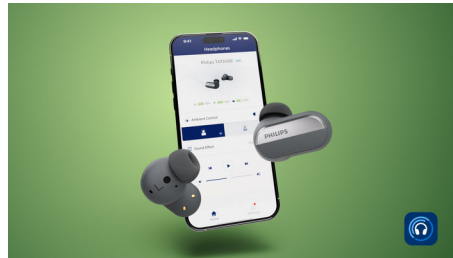

Philips Headphones app

You can use the app to customise any of the hearing modes by tweaking the low, mid or high sound frequencies for individual earbuds. Or use it to reduce how much of your own voice you hear during conversations. Time for music? Choose from four preset sound modes to suit your mood.