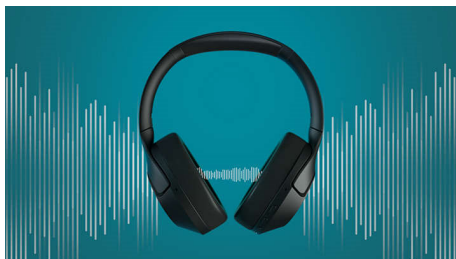

Wireless headphones
Noise Cancelling Pro Up to 60 hours of play time, Bluetooth multipoint, Touch control

TAH8506BK/00

Highlights

Noise Cancelling Pro

These lightweight wireless headphones don't just look great, they also let you focus on what you want to hear. Advanced noise cancellation filters out unwanted sounds from the world around you. Awareness Mode lets you bring the world back in when you need to.