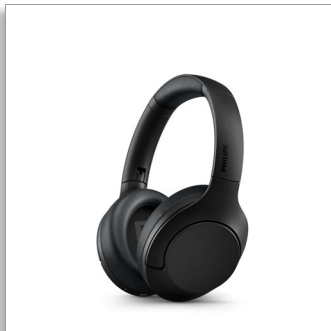

### Noise Cancelling Pro

Up to 60 hours of play time  
Bluetooth multipoint  
Touch control

TAH8506BK

### Great sound, sleek looks

- Sleek design with Noise Cancelling Pro
- Clear sound for calls
- Great sound from 40 mm drivers