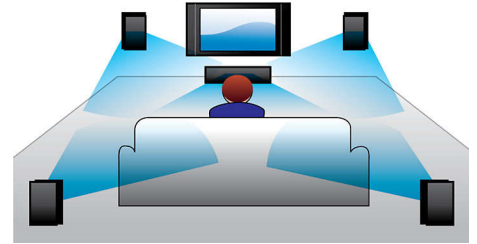

Bluetooth wireless streaming

Bluetooth wireless music streaming from your music devices

NFC technology

Pair Bluetooth devices easily with one-touch NFC (Near Field Communications) technology. Just tap the NFC enabled smartphone or tablet

on the NFC area of a speaker to turn the speaker on, start Bluetooth pairing, and begin streaming music.

Dolby Digital and Pro Logic II

A built-in Dolby Digital decoder eliminates the need for an external decoder by processing all six channels of audio information to provide a surround sound experience and an astoundingly natural sense of ambience and dynamic realism. Dolby Pro Logic II provides five channels of surround processing from any stereo source.