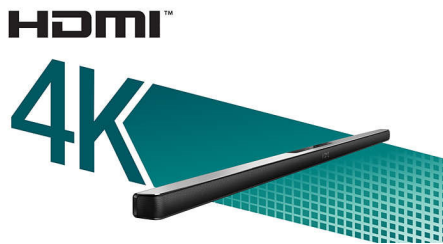

Highlights

Wireless rear speakers and sub

Wireless rear speakers and subwoofer for hassle free set-up

Smart cable management

Smart cable management for organized cables across your room

MTM speakers

Midwoofer-tweeter-midwoofer (MTM) configuration in all main and satellite speakers allow loud and truly reproduced sound regardless of listening position. You can always enjoy crystal clear sound without distortion no matter when you are sitting.

HDMI 4K2K

HDMI 4K2K incorporates the HDMI 1.4 standard. This adds support for ultra-high definition (UHD) video content. Presently this refers to 4K, which at its largest is 4096 pixels wide by 2160 pixels high or four times the size of a standard 1080p HD display. The term covers a slightly lower 4K resolution of 3840 pixels wide by 2160 pixels high. Both formats are supported through HDMI 1.4. 4K displays put high-end home theater systems in the same sphere used in many commercial movie

theaters. To make the speakers future resistant, this standard has been integrated for the growth of 4K TV.

Subwoofer base reflector

Dome shaped base reflector enhances a stronger and deeper base by radiating sound smoothly in 360 degree direction. The design also prevents damping effect when the subwoofer is being placed on carpet.