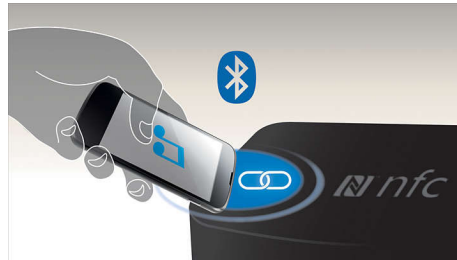

theaters. To make the speakers future resistant, this standard has been integrated for the growth of 4K TV.

Subwoofer base reflector

Dome shaped base reflector enhances a stronger and deeper base by radiating sound smoothly in 360 degree direction. The design also prevents damping effect when the subwoofer is being placed on carpet.

Bluetooth wireless streaming

Bluetooth wireless music streaming from your music devices

NFC technology

Pair Bluetooth devices easily with one-touch NFC (Near Field Communications) technology. Just tap the NFC enabled smartphone or tablet

on the NFC area of a speaker to turn the speaker on, start Bluetooth pairing, and begin streaming music.

Dolby Digital and Pro Logic II

A built-in Dolby Digital decoder eliminates the need for an external decoder by processing all six channels of audio information to provide a surround sound experience and an astoundingly natural sense of ambience and dynamic realism. Dolby Pro Logic II provides five channels of surround processing from any stereo source.