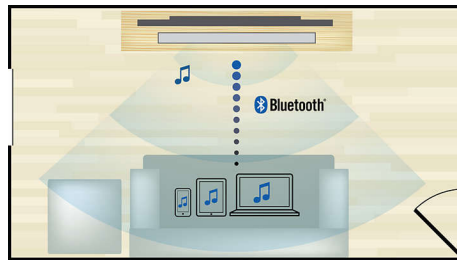

Bluetooth wireless streaming

Bluetooth wireless music streaming from your music devices