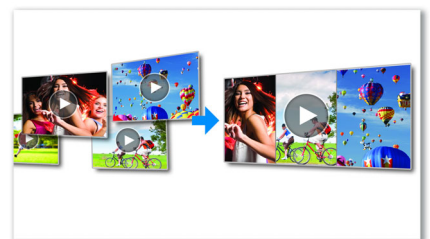

Quick impression

Make a quick summary of the videos you have shot – all with the click of a button. Quick impression automatically extracts highlights of your latest videos and strings them into a synopsis of your recordings. View the essence of your videos instantly or use the summary to simply remind yourself of what you have shot. All you have to do is select Quick Impression on your camcorder. Reliving memories has never been easier.