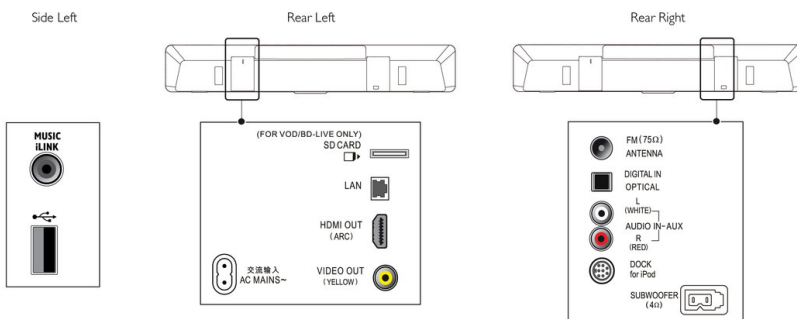

File Format

- Audio: aac, mka, mp3, ra, wma
- Picture: GIF, JPEG, JPG
- Video: asf, avi, divx, flv, mkv, mp4, mpeg, mpg, wmv

Audio Playback

- Compression format: AAC, MP3, WAV, WMA, FLAC, Ogg Vorbis
- MP3 bit rates: 32 - 320kbps

Video Playback

- Compression formats: DivX Plus HD, MPEG1, MPEG2, MPEG4, RMVB

Still Picture Playback

- Compression format: GIF, JPEG, JPEG HD, JPEG Progressive, PNG
- Picture Enhancement: Rotate, Slideshow with music playback, Zoom

Picture/Display

- Philips Branded feature: CinemaPerfect HD
- Picture enhancement: Instant 2D to 3D, HD (720p, 1080i, 1080p/24fps), Progressive scan, Video upscaling

Design

- Wall mountable

Power

- Power consumption: 80 W
- Power supply: 110-127V / 220-240V, ~50-60Hz
- Standby power consumption: < 0.25 W

Sustainability

- Packaging: Electronic User Manual

Dimensions

- Main Unit (W x H x D): 927 x 150 x 87 mm
- Main Unit Weight: 4.57 kg
- Subwoofer (W x H x D): 196 x 393.5 x 300 mm

- Subwoofer cable length: 4 m
- Subwoofer Weight: 4.51 kg
- Packaging (W x H x D): tbc mm
- Weight incl. Packaging: 14.9 kg

Accessories

- Compatible accessories: DCK3061 Dock for iPod/iPhone, STS1100 Table top stand, STS1300 Floor stand
- Included accessories: 2 x AAA Batteries, FM antenna, HDMI cable, Power cord, Quick start guide, Remote Control, Safety & Legal Leaflet, Trademarks Sheet, World Wide Warranty leaflet

Issue date 2020-07-08

Version: 6.3.4

12 NC: 8670 000 90343
EAN: 87 12581 64495 6

© 2020 Koninklijke Philips N.V.
All Rights reserved.

Specifications are subject to change without notice.
Trademarks are the property of Koninklijke Philips N.V.
or their respective owners.

www.philips.com