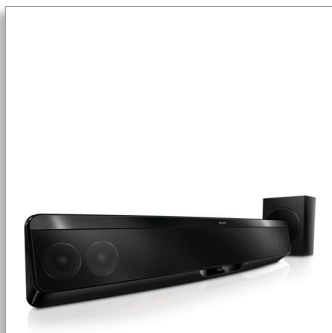

Philips
Blu-ray Soundbar Home
theater with Ambisound
technology

3D Blu-ray
Wall mountable

HTB7150

Great surround sound without the clutter

Obsessed with sound

This Philips Home Theatre soundbar with patented Ambisound technology delivers rich, cinema-like multi-channel 5.1 surround sound in any room. What's more, it has 4 dedicated amplifiers and 4 loudspeakers that sounds great anywhere.

Ultimate listening experience

- Ambisound technology for surround sound from fewer speakers
- 480W RMS power delivers great sound for movies and music

Designed to enhance your living space

- Super slim design of 87mm depth ideal for wall mounting