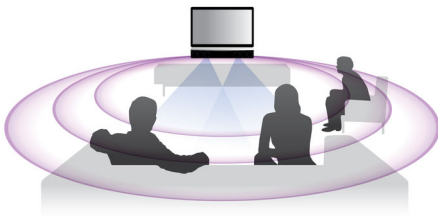

Philips
Blu-ray Soundbar Home
theater with Ambisound
technology

3D Blu-ray
Wall mountable

HTB7150

Great surround sound without the clutter

Obsessed with sound

This Philips Home Theatre soundbar with patented Ambisound technology delivers rich, cinema-like multi-channel 5.1 surround sound in any room. What's more, it has 4 dedicated amplifiers and 4 loudspeakers that sounds great anywhere.

Connect and enjoy all your entertainment

- Full HD 3D Blu-ray for a truly immersive 3D movie experience
- Internet radio to enjoy the world of online radio channels
- Built-in Wi-Fi to enjoy your connected media wirelessly
- Instant 2D to 3D conversion for a lifelike movie experience
- CinemaPerfect HD for clearer and sharper video playback

PHILIPS

Highlights

Ambisound technology

Ambisound technology produces truly embracing multi-channel surround sound from fewer speakers. It delivers an immersive 5.1 sound experience without the constraints of sitting position, room shape or size, and without the clutter of multiple speakers and cables. Through the combined effect of psychoacoustic phenomena, array processing and precisely angled driver positioning, Ambisound delivers more sound from fewer speakers.

Instant 2D to 3D conversion

Enjoy 3D movie excitement in your home using your existing 2D movie collection. Instant 3D conversion uses the latest digital technology to analyze 2D video content to distinguish between foreground and background objects. This detail generates a depth map that converts normal 2D video formats, into exciting 3D. Along with your