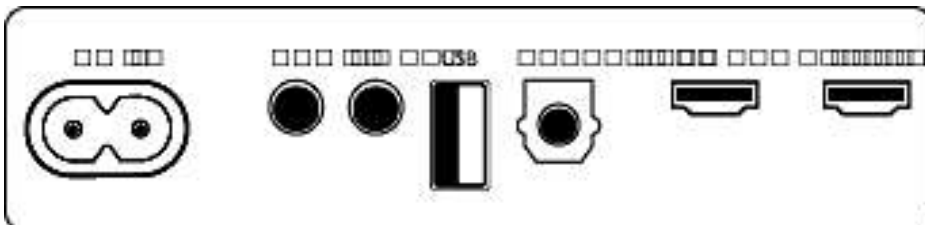

- HDMI ARC/eARC: Dolby Atmos, Dolby Digital, Dolby Digital plus, Dolby TrueHD, Dolby Digital EX, DTS, DTS 96/24, DTS Digital Surround (5.1-ch), DTS:X, DTS-ES, DTS-HD High Resolution Audio, DTS-HD Master Audio

- Play-Fi: AIFF, FLAC, MP3, WAV, MPEG4 AAC, MPEG4 M4A
- HDMI IN1: Dolby Atmos, Dolby Digital, Dolby Digital plus, Dolby TrueHD, Dolby Digital EX, DTS, DTS 96/24, DTS Digital Surround (5.1-ch), DTS:X, DTS-ES, DTS-HD High Resolution Audio, DTS-HD Master Audio
- Bluetooth: SBC, AAC, A2DP, AVRCP
- USB: MP3, WAV, FLAC
- Optical: Dolby Digital, LPCM 2ch

Outer Carton

- Number of consumer packagings: 2
- GTIN: 1 48 95229 12986 0

Convenience

- Remote Control
- Display type: 5-digit 14-segment LED display
- Night mode: No

Compatibility

- Smartphone/tablet APP control

Power

- Power LED indicator
- Main unit power supply: 100-240V AC, 50/60 Hz
- Main unit standby power: $\leq 0.5\text{ W}$
- Auto standby
- Eco standby (Wi-fi off)

Packaging dimensions

- Packaging type: Carton
- Type of shelf placement: Laying
- EAN: 48 95229 12986 3

Accessories

- Included accessories: Remote Control (with battery), Power cord, Quick start guide, World Wide Warranty leaflet

Design

- Color: Black
- Wall mountable

Dimensions

- Main Unit (W x H x D): 1200 x 73 x 125 mm
- Main Unit Weight: 7.2 kg

Video

- HDR pass-through: HDR10, HDR10+, Dolby Vision, HLG
- 4K pass-through: Up to 4k/60P/YUV4:4:4
- 3D pass-through

Issue date 2024-02-20

Version: 3.0.1

EAN: 48 95229 12986 3

© 2024 Koninklijke Philips N.V.
All Rights reserved.

Specifications are subject to change without notice.
Trademarks are the property of Koninklijke Philips N.V.
or their respective owners.

www.philips.com