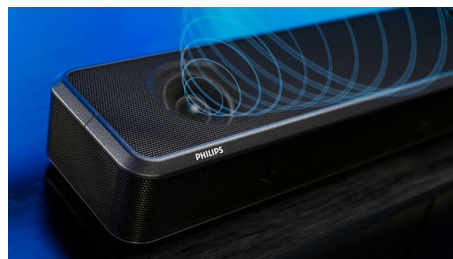

PHILIPS

Soundbar 7.1.2 with integrated subwoofer
Dolby Atmos. IMAX Enhanced Philips Wireless Home System, 620 W max. Built-in subwoofer, Easy room calibration

Highlights

Fidelio sound and design

The Fidelio FB1 soundbar with integrated subwoofer fills any room with dramatic effects, rich soundtracks, and crystal-clear dialogue. The soundbar looks beautiful, too—with anthracite Muirhead leather trim offsetting the fine metal mesh on the top and front.

speakers to create a true surround-sound setup.

Room calibration

No matter what shape or size your room—always get perfect Fidelio sound. Simply connect the included mic, then place the mic where you sit to watch TV. The FB1 soundbar measures how sound travels in the room, intelligently adjusting each channel's output to guarantee sublime surround sound.

IMAX Enhanced certified

Your Fidelio FB1 soundbar is certified IMAX Enhanced, which means it's capable of delivering an audio experience that truly matches IMAX's extraordinary sense of scale. From pulse-quickenng explosions to heart-stopping whispers—feel every moment of movies originally made to play in IMAX theaters.

Dolby Atmos

You get the full Dolby Atmos experience from the FB1 soundbar's dedicated up-firing

TAFB1/98

speakers. Your favorite movies and shows will sound breathtakingly realistic as sound flows above and around you. When watching non-Atmos content, the soundbar adjusts to give you the richest possible sound.