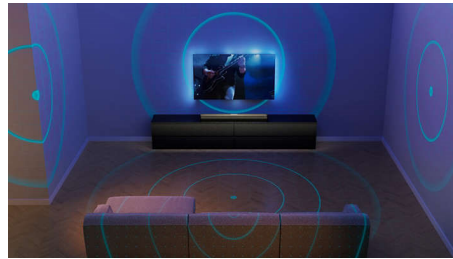

speakers to create a true surround-sound setup.

Room calibration

No matter what shape or size your room—always get perfect Fidelio sound. Simply connect the included mic, then place the mic where you sit to watch TV. The FB1 soundbar measures how sound travels in the room, intelligently adjusting each channel's output to guarantee sublime surround sound.