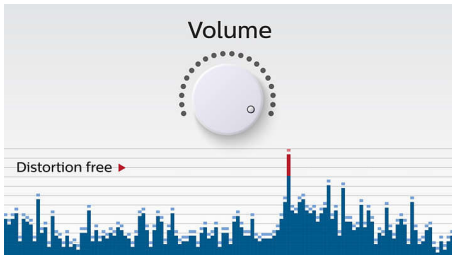

Anti-clipping function

Anti-Clipping lets you play music louder and keeps the quality high, even when the battery

is low. It accepts a range of input signals from 300 mV to 1000 mV and keeps your speakers safe from damage by distortion. This built-in function monitors the musical signal as it goes through the amplifier and keeps peaks within the amplifier's range, preventing the audio distortion caused by clipping without affecting loudness. A portable speaker's ability to reproduce musical peaks decreases along with battery power, but anti-clipping reduces peaks caused by low battery, keeping music distortion-free.