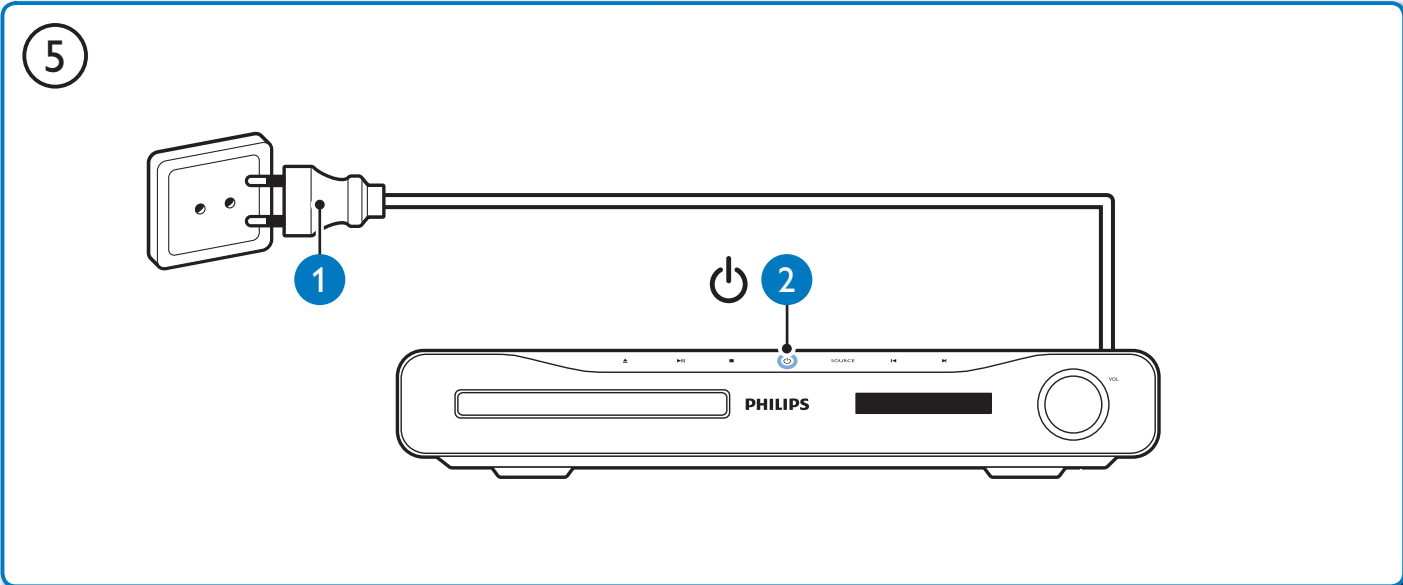

PHILIPS

1

1

2

3

2

Video Setup	Menu Language	English
Audio Setup	Audio	•
Network Setup	Subtitle	•
EasyLink Setup	Disc Menu	•
Preference Setup	Parental Control	•
Advanced Setup	Screen Saver	•
	Auto Subtitle Shift	•
	Change Password	•