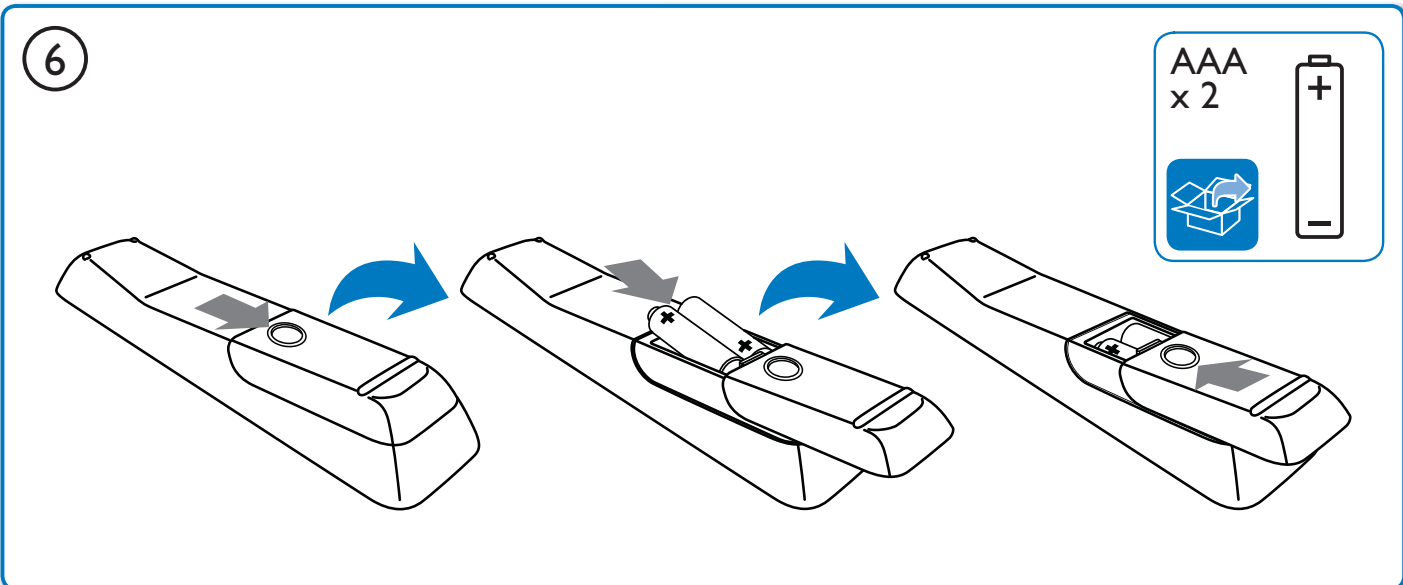

PHILIPS

1

1

2

3

2

Video Setup	Menu Language	English
Audio Setup	Audio	•
Network Setup	Subtitle	•
EasyLink Setup	Disc Menu	•
Preference Setup	Parental Control	•
Advanced Setup	Screen Saver	•
	Auto Subtitle Shift	•
	Change Password	•