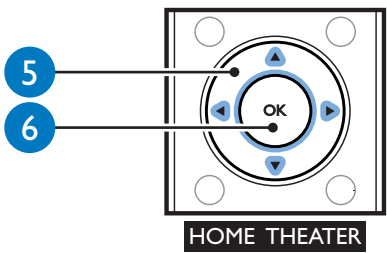

PHILIPS

1

1

2

3

2

Video Setup	Menu Language	English
Audio Setup	Audio	•
Network Setup	Subtitle	•
EasyLink Setup	Disc Menu	•
Preference Setup	Parental Control	•
Advanced Setup	Screen Saver	•
	Auto Subtitle Shift	•
	Change Password	•