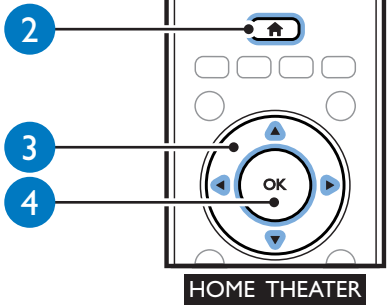

PHILIPS

1

1

2

3

2

Video Setup	Menu Language	English
Audio Setup	Audio	•
Network Setup	Subtitle	•
EasyLink Setup	Disc Menu	•
Preference Setup	Parental Control	•
Advanced Setup	Screen Saver	•
	Auto Subtitle Shift	•
	Change Password	•