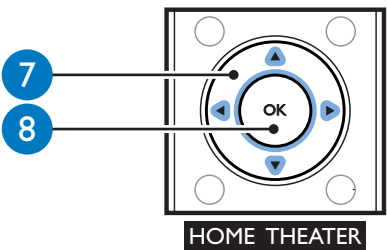

PHILIPS

1

1

2

3

2

Video Setup	Menu Language	English
Audio Setup	Audio	•
Network Setup	Subtitle	•
EasyLink Setup	Disc Menu	•
Preference Setup	Parental Control	•
Advanced Setup	Screen Saver	•
	Auto Subtitle Shift	•
	Change Password	•