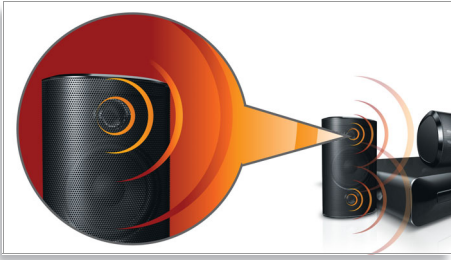

Philips
5.1 Home theater

HDMI 1080p

HTS3510

Obsessed with sound

Powerful cinematic sound with deep bass

Bring the power of the cinema into your home! Powerful speakers with basspipes and high definition HDMI 1080p upscaling pump up your home entertainment experience

Great listening experience

- Powerful speakers with basspipes for great sound
- Dolby Digital and Pro Logic II surround sound
- 300W RMS power delivers great sound for movies and music

Designed to enhance your living space

- Compact design that fits anywhere

Connect and enjoy all your entertainment

- Plays DVD, VCD, CD and USB devices
- HDMI 1080p upscales to high definition for sharper pictures
- Karaoke Scoring for fun and exciting song contests at home

PHILIPS
sense and simplicity

Highlights

Power speakers with basspipes

Powerful speakers with basspipes for great sound

Dolby Digital and Pro Logic II

A built-in Dolby Digital decoder eliminates the need for an external decoder by processing all six channels of audio information to provide a surround sound experience and an astoundingly natural sense of ambience and dynamic realism. Dolby Pro Logic II provides five channels of surround processing from any stereo source.