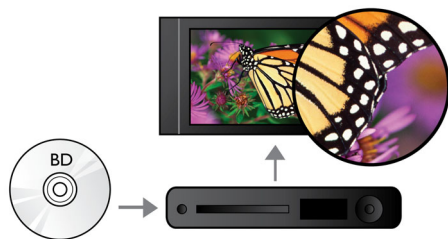

Designed to enhance your living space

- Stylish design with aluminium finish and glass stands
- Touch panel controls for easy playback and volume control

Connect and enjoy all your entertainment

- Blu-ray Disc playback for sharp images in full HD 1080p
- BD-Live* (Profile 2.0) to enjoy online Blu-ray bonus content
- Deep Color for vivid images in over a billion colors
- EasyLink to control all HDMI CEC devices via a single remote

PHILIPS

Highlights

440W RMS power

440W RMS power delivers great sound for movies and music

BD-Live (Profile 2.0)

BD-Live opens up your world of high definition even further. Receive up-to-date content just by connecting your Blu-ray Disc player to the internet. Exciting new things like exclusive downloadable content, live events, live chats, gaming and on-line shopping all await you. Ride the high definition wave with Blu-ray Disc playback and BD-Live.

Blu-ray Disc playback

Blu-ray Discs have the capacity to carry high definition data, along with pictures in the 1920 x 1080 resolution that defines full high definition images. Scenes come to life as details leap at you, movements smoothen and images