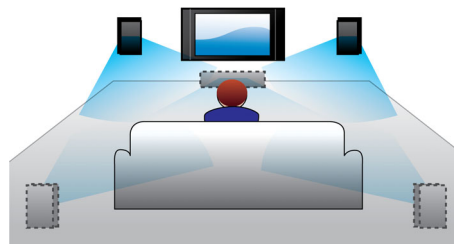

Blu-ray Disc playback

Blu-ray Discs have the capacity to carry high definition data, along with pictures in the 1920 x 1080 resolution that defines full high definition images. Scenes come to life as details leap at you, movements smoothen and images

Dolby Virtual Speaker

Dolby Virtual Speaker is a sophisticated audio virtualization technology that produces rich and immersive surround sound from a two-speaker system. Highly advanced spatial algorithms faithfully replicate the sonic characteristics that occur in an ideal 5.1-channel environment. DVD playback is