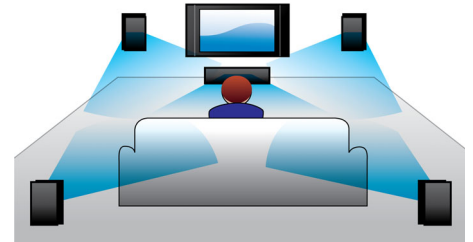

Dolby TrueHD and DTS-HD

Dolby TrueHD and DTS-HD Master Audio Essential deliver the finest sound from your Blu-ray Discs. Audio reproduced is virtually indistinguishable from the studio master, so you hear what the creators intended for you to hear. Dolby TrueHD and DTS-HD Master Audio Essential complete your high definition entertainment experience.