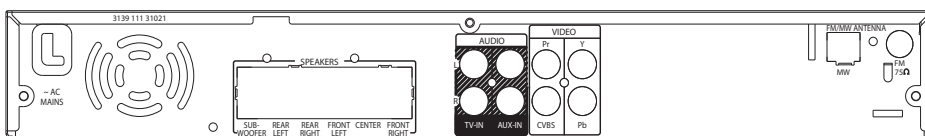

- Compression format: Dolby Digital, DTS, MP3, PCM, Windows Media™ Audio
- Playback Media: CD, MP3-CD, WMA, CD-R/RW
- MP3 bit rates: 32-256 kbps and VBR

Still Picture Playback

- Playback Media: Picture CD

- Picture Compression Format: JPEG
- Slide show: with music (MP3)

Tuner/Reception/Transmission

- Auto digital tuning
- Auto store
- Number of Preset Channels: 20
- Tuner Bands: FM Stereo, MW

Connectivity

- Front / Side connections: Microphone
- Other connections: AUX in, ComponentVideo out Progressive, Composite video (CVBS) out, Easy-Fit speaker connectors, FM Antenna, MW Antenna, TV in (audio, cinch)

Convenience

- Remote Control: Multi-functional

Accessories

- Included accessories: 1x center speaker, 1x subwoofer, 2x front satellite speakers, 2x rear satellite speakers, AC Power Cord, Audio/Video cable, Batteries for remote control, FM/MW Antenna, Quick Use Guide, Remote Control, User Manual, Warranty certificate

Dimensions

- Center speaker dimensions (W x H x D): 225 x 94 x 75 mm
- Center Speaker Weight: 0.68 kg
- Packaging dimensions (W x H x D): 570 x 310 x 444 mm
- Set dimensions (W x H x D): 360 x 54 x 324 mm
- Set weight: 2.7 kg
- Subwoofer dimensions (W x H x D): 360 x 340 x 130 mm
- Subwoofer Weight: 3.92 kg
- Surround Speaker dimensions (W x H x D): 94 x 175 x 65 mm
- Surround speaker Weight: 0.4 kg
- Weight incl. Packaging: 17.5 kg

Power

- Power supply: 100-240VAC, 50/60Hz
- Standby power consumption: < 0.5 W

Issue date 2014-02-10

Version: 4.0.7

12 NC: 9073 100 12679
EAN: 87 10895 88625 3

© 2014 Koninklijke Philips N.V.
All Rights reserved.

Specifications are subject to change without notice.
Trademarks are the property of Koninklijke Philips N.V.
or their respective owners.

www.philips.com