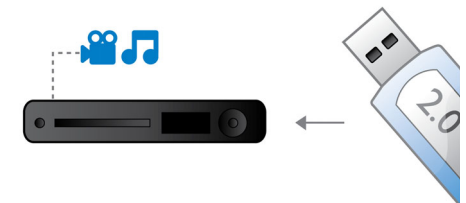

Hi-Speed USB 2.0 Link

The Universal Serial Bus or USB is a protocol standard that is conveniently used to link PCs, peripherals and consumer electronic equipment. Hi-Speed USB devices have a data transfer rate of up to 480 Mbps - up from the 12 Mbps of original USB devices. With Hi-Speed USB 2.0 Link, all you have to do is plug in your USB device, select the movie, music or photo and play away.