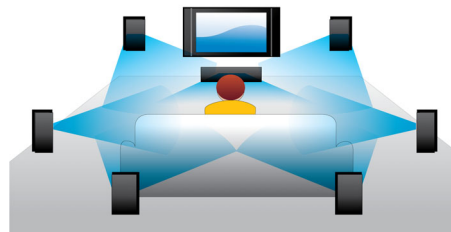

Dolby TrueHD and DTS-HD MA

DTS-HD Master Audio and Dolby TrueHD deliver 7.1 channels of the finest sound from your Blu-ray Discs. Audio reproduced is virtually indistinguishable from the studio master, so you hear what the creators

intended for you to hear. DTS-HD Master Audio and Dolby TrueHD complete your high definition entertainment experience.