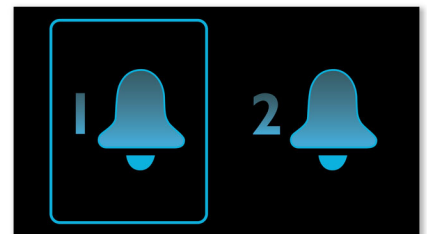

Dual alarm

The Philips audio system comes with two alarm times. Set one alarm time to wake you up and the other time to wake up your partner.