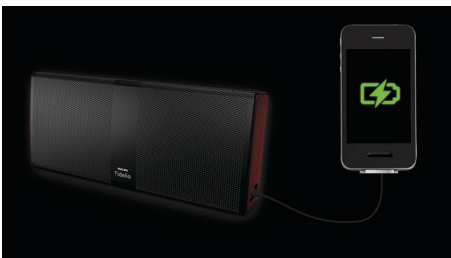

Philips
Clock Radio

Bluetooth®
Universal charging
Dual alarm
FM, Digital tuning

AJT5300W

Enjoy wireless music and charge your smartphone

Start your day fully charged with AJT5300W. This clock radio doubles as a wireless speaker that streams music from any Bluetooth device. With the built in cradles, it charges any smartphone, iPhone / Android, while you sleep

Enrich your sound experience

- Wireless music streaming via Bluetooth
- FM digital tuning with presets
- Audio-in for portable music playback

Easy to use

- USB port to charge any mobile device
- Built-in microphone for hands-free phone calls
- Sleep timer for easy falling asleep to your favorite music
- Battery back-up ensures memory of time during power failure

PHILIPS

Highlights

Bluetooth

Bluetooth is a short range wireless communication technology that is both stable and energy efficient. The technology allows for easy wireless connection to other Bluetooth devices, so you can play your favorite music from any smartphone, tablet or laptop, including the iPod or iPhone with a Bluetooth-enabled speaker.

USB port

This speaker features a USB port, if your smartphone is running out of battery either at home or on the go, this portable speaker allows you to transfer the battery stored in the speaker to your mobile device.