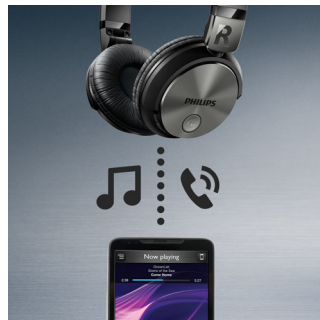

### Easy NFC pairing

Easy NFC pairing lets you connect your Bluetooth headphones with any Bluetooth-enabled device — with just a single touch.

### Wireless music and calls

Simply pair your smart device with your headphones via Bluetooth and enjoy the freedom and pleasure of crystal clear music and phone calls — without the hassle of wires.

SHB3185BK/00