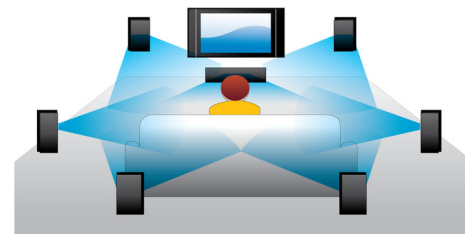

Dolby TrueHD

Dolby TrueHD deliver the finest sound from your Blu-ray Discs. Audio reproduced is virtually indistinguishable from the studio master, so you hear what the creators intended for you to hear. Dolby TrueHD complete your high definition entertainment experience.