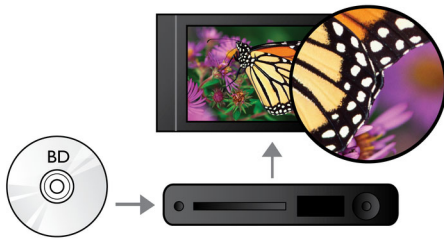

Hear more

- Dolby TrueHD for high fidelity sound

Engage more

- Enjoy all your movies and music from CD and DVD
- USB 2.0 plays video/music from USB flash/hard disk drive
- EasyLink to control all HDMI CEC devices via a single remote
- BD-Live (Profile 2.0) to enjoy online Blu-ray bonus content

PHILIPS

Highlights

Blu-ray Disc playback

Blu-ray Discs have the capacity to carry high definition data, along with pictures in the 1920 x 1080 resolution that defines full high definition images. Scenes come to life as details leap at you, movements smoothen and images turn crystal clear. Blu-ray also delivers uncompressed surround sound - so your audio experience becomes unbelievably real. The high storage capacity of Blu-ray Discs also allow a host of interactive possibilities to be built in. Seamless navigation during playback and other exciting features like pop-up menus bring a whole new dimension to home entertainment.