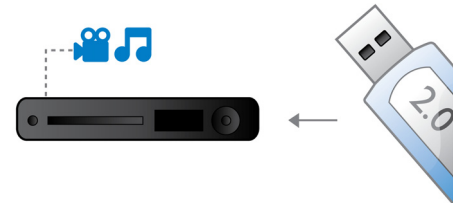

Hi-Speed USB 2.0 Link

The Universal Serial Bus or USB is a protocol standard that is conveniently used to link PCs, peripherals and consumer electronic equipment. Hi-Speed USB devices have a data transfer rate of up to 480 Mbps - up from the 12 Mbps in original USB ones. With Hi-Speed USB 2.0 Link, all you have to do is plug in your USB device, select the movie, music or photo and play away.