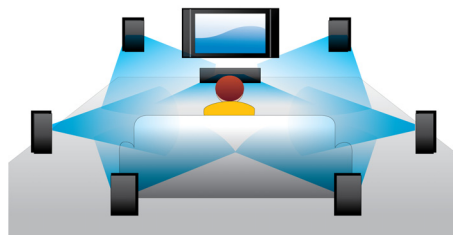

Dolby TrueHD and DTS-HD MA

DTS-HD Master Audio and Dolby TrueHD delivers 7.1 channels of the finest sound from your Blu-ray Discs. Audio reproduced is virtually indistinguishable from the studio master, so you hear what the creators intended for you to hear. DTS-HD Master Audio and Dolby TrueHD complete your high definition entertainment experience.