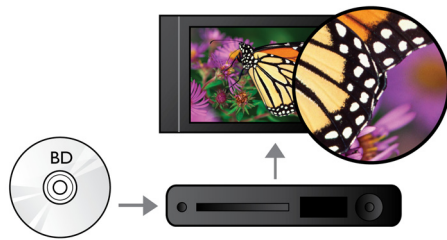

PHILIPS

Highlights

Subtitle Shift

Subtitle Shift is an enhancement feature that lets users manually adjust a movie's subtitle positioning on the television or computer screen. Using the remote control, users can shift the subtitles up and down on the screen. On widescreen displays, such as 21:9 cinema and projectors, the subtitles sometimes get cut off. In order to see them clearly, the user has to change the display aspect ratio, which defeats the purpose of the widescreen. With the Subtitle Shift feature, the user can retain the correct display aspect ratio and have the subtitles ideally positioned on the screen.

Blu-ray Disc playback

Blu-ray Discs have the capacity to carry high definition data, along with pictures in the 1920 x 1080 resolution that defines full high definition images. Scenes come to life as details leap at you, movements smoothen and images turn crystal clear. Blu-ray also delivers uncompressed surround sound - so your audio experience becomes unbelievably real. The high storage capacity of Blu-ray Discs also allow a host of interactive possibilities to be built in. Seamless navigation during playback and other exciting features like pop-up menus bring a whole new dimension to home entertainment.

Dolby TrueHD and DTS-HD MA

DTS-HD Master Audio and Dolby TrueHD delivers 7.1 channels of the finest sound from your Blu-ray Discs. Audio reproduced is virtually indistinguishable from the studio master, so you hear what the creators intended for you to hear. DTS-HD Master Audio and Dolby TrueHD complete your high definition entertainment experience.