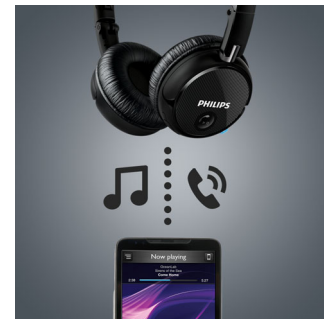

Bluetooth technology

Pair your headphones with any Bluetooth device for crystal clear music enjoyment – wirelessly. Even when the batteries run out, your music enjoyment does not have to end. Simply plug in the cable and let the music play on.

Closed-back design

The closed-back design isolates your music from any external sounds, allowing you to enjoy all the fine details and rich bass of the original recording.

Easy NFC pairing

Easy NFC pairing lets you connect your Bluetooth headphones with any Bluetooth-enabled device — with just a single touch.

Wireless music and calls

Simply pair your smart device with your headphones using Bluetooth and enjoy the freedom and pleasure of crystal clear music and phone calls – without the hassle of wires. Intuitive buttons give you easy one-touch control of your music and incoming or outgoing calls.