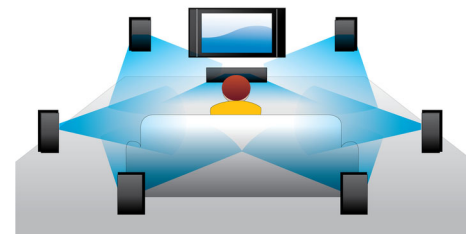

Dolby TrueHD

Dolby TrueHD deliver the finest sound from your Blu-ray Discs. Audio reproduced is virtually indistinguishable from the studio master, so you hear what the creators intended for you to hear. Dolby TrueHD complete your high definition entertainment experience.