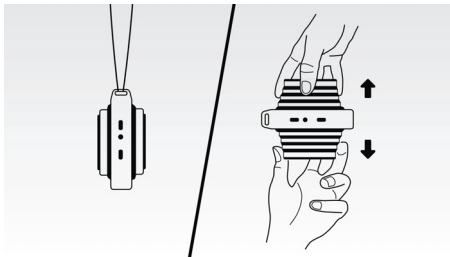

Pull out the speaker

This expandable speaker can be shrunk down for music on the go or opened up for better quality sound, simply grab it at the top and bottom and pull.