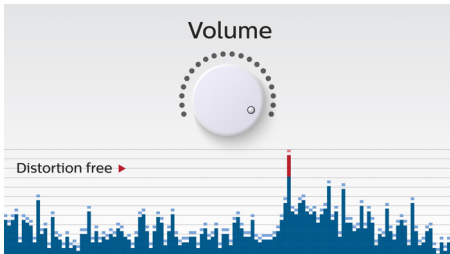

Anti-clipping function

Anti-Clipping lets you play music louder and keeps it high quality, even when the battery is low. It accepts a range of input signals, from 300mV to 1000mV and keeps your speakers safe from damage by distortion. This built-in function monitors the musical signal as it goes through the amplifier and keeps peaks within the amplifier's range, preventing the audio distortion caused by clipping without affecting loudness. A

portable speaker's ability to reproduce musical peaks decreases along with battery power, yet anti-clipping reduces peaks caused by low battery, keeping music distortion free.