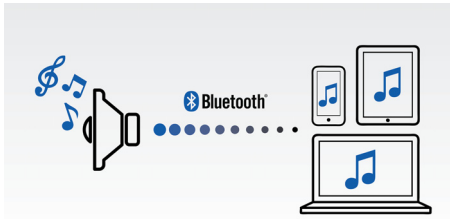

## Wireless music streaming

Bluetooth is a short range wireless communication technology that is both robust and energy-efficient. The technology allows easy wireless connection to iPod/iPhone/iPad or other Bluetooth devices, such as smartphones, tablets or even laptops. So you can enjoy your favorite music, sound from video or game wireless on this speaker easily.