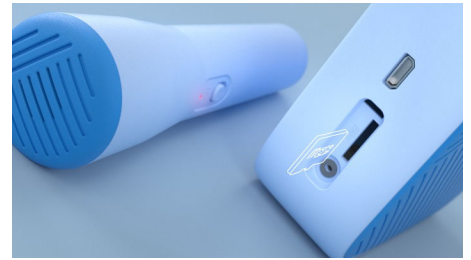

- Android tablets & smartphones: with Android 2.1 and Bluetooth 2.1 or above
- Smartphone/tablet APP control: No

Convenience

- Volume control: Digital up/down
- Microphone: External, 2xAAA alkaline (not included), RF range: 5m
- Instant one-touch recording: Yes, to micro SD card
- Ease of Installation: Automatic pairing
- Built-in microphone: No
- Display screen: No
- Handsfree calling: No
- Light Effect: No
- Water resistance: No

Power

- Power LED indicator: Green
- Battery type: Lithium-ion (built-in)
- Battery Capacity: 1500mAh
- Operating time on battery: 6 hr
- Charging time: 2.5 hr
- Recording LED indicator: Red
- Power bank: No

Accessories

- Cable: USB charging cable
- Included accessories: Quick install guide, Safety warranty sheet, World Wide Warranty leaflet

Dimensions

- Main Unit (W x H x D): 105 x 105 x 38 mm
- Set dimensions (with mic): 128.8 x 130.7 x 38 mm

Product dimensions

- Product dimensions (W x H x D): 12.88 x 13.07 x 3.8 cm
- Product dimensions (W x H x D): 5.1 x 5.1 x 1.5 inch
- Weight: 0.551 lb
- Weight: 0.25 kg

Packaging dimensions

- Packaging dimensions (W x H x D): 17.5 x 15.7 x 5.9 cm
- Packaging dimensions (W x H x D): 6.9 x 6.2 x 2.3 inch
- Gross weight: 0.385 kg
- Gross weight: 0.849 lb
- Nett weight: 0.721 lb
- Nett weight: 0.327 kg
- Number of products included: 1
- Packaging type: Carton
- Tare weight: 0.128 lb
- Tare weight: 0.058 kg
- EAN: 48 95229 10856 1

TAS4405N/00

Highlights

Sing it. Say it. Love it!

This ultra-portable Bluetooth speaker features a wireless mic. Kids can sing along to their music, tell stories, or even act out made-up movie scenes with their friends! Whatever they choose to perform, one-touch recording makes it easy for them to lay down their tracks on a micro SD card.