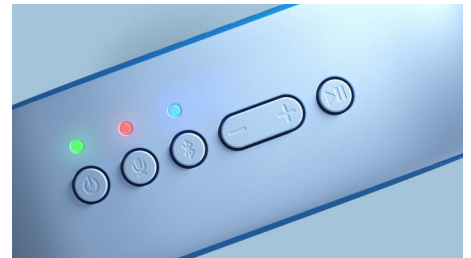

Playtime made easy

You get 6 hours play time, and a full charge takes 2.5 hours. Charging is via micro USB. Five clearly labeled buttons make it easy for kids to play, pause, control volume, switch source, and record.