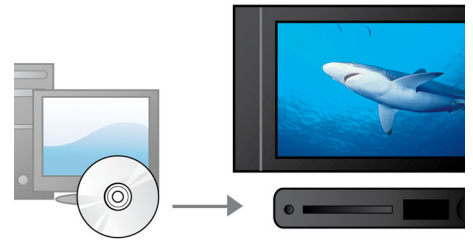

DivX Certified

With DivX support, you are able to enjoy DivX encoded videos in the comfort of your living room. The DivX media format is an MPEG4-based video compression technology that enables you to save large files like movies, trailers and music videos on media like CD-R/RW, and DVD recordable discs.