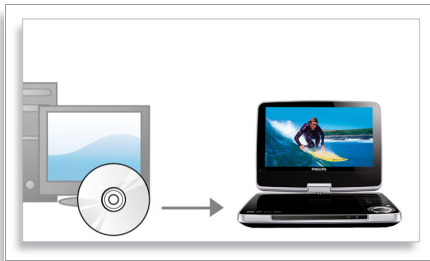

DivX Certified

With DivX® support, you are able to enjoy DivX® encoded videos. The DivX media

format is an MPEG4-based video compression technology that enables you to save large files like movies, trailers and music videos on media like CD-R/RW, and DVD recordable discs.