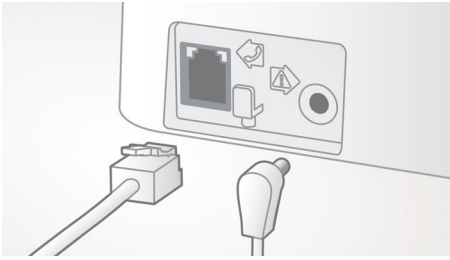

XL5950C/12

Highlights

Easy setup

Ultimate convenience through easy set up.
Simplified installation - Plug & Play product

ECO mode

60% reduction of radiation when ECO mode is activated

Extra loud sound

Extra loud sound for clear voice reproduction