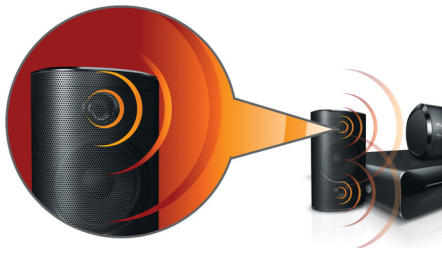

5.1 Home theater
HDMI 1080p

Highlights

Power speakers with basspipes

Powerful speakers with basspipes for great sound