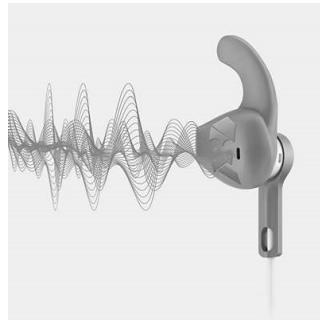

High performance sound

8.6mm neodymium drivers pump out high performance sound, pushing you to perform at your best.