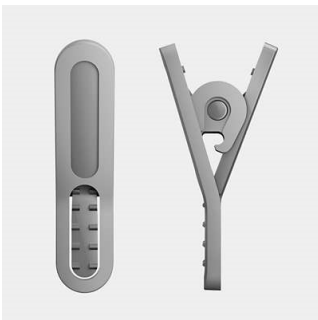

protection

- Sporty carrying pouch for easy storage
- Kevlar® Reinforced cable for ultimate durability
- Sweat and moisture proof - ideal for any workout

Freedom

- 3 ear tip sizes for the optimum fit
- Cable clip included for tangle-free workout
- 11.4g ultra lightweight design provides ultimate comfort*
- Flexible neckband auto-adjusts to your head for an ideal fit

Push harder

- High performance sound drives peak performance
- Insert earphones provide sound isolation

PHILIPS

Sports headphones
8.6mm drivers/closed-back Neckband

SHQ4300LF/00

Highlights

11.4g ultra lightweight design

3 choices of ear tips sizes

3 ear tip sizes for the optimum fit

Cable clip

A cable clip comes included with ActionFit earphones, keeping the cable out of your way while you push yourself harder.

Sporty carrying pouch for easy storage