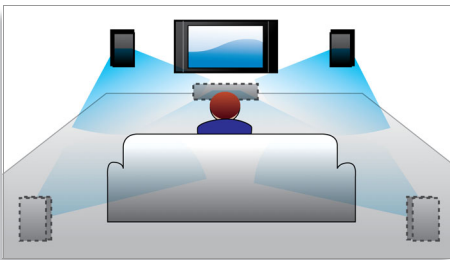

## Dolby Virtual Speaker

Dolby Virtual Speaker is a sophisticated audio virtualisation technology that produces rich and immersive surround sound from a two-speaker system. Highly advanced spatial algorithms faithfully replicate the sonic characteristics that occur in an ideal 5.1-channel environment. DVD playback is enhanced by expanding the 2-channel environment. When combined with Dolby Pro Logic II processing, any high-quality stereo source is transformed into true-to-life, multi-channel surround sound. No need to purchase extra speakers, wires or speaker stands to appreciate room-filling sound.