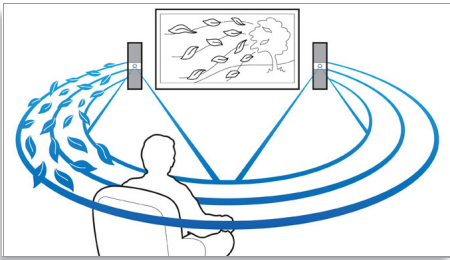

Highlights

Crystal Clear Sound

With Philips' Crystal Clear Sound, you will now be able to discern and appreciate every sound detail the way it's meant to be heard and as the artist or director intended! Crystal Clear Sound reproduces the sound source—whether it's an action film, a musical or a live performance—faithfully, precisely and without any distortion. Philips home theatres with Crystal Clear Sound keep audio processing to a minimum, preserving the purity of the original audio content. The result is greater sonic accuracy delivered to your ears.