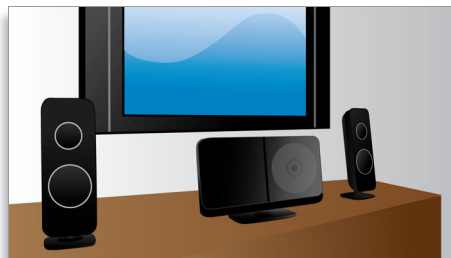

Compact design

Compact design that fits with your flat TV