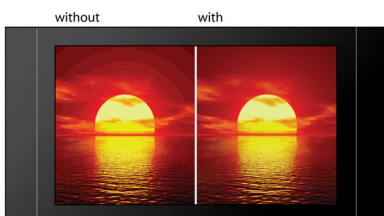

12-bit/108 MHz video processing

12-bit Video DAC is a superior Digital-to-Analogue Converter that preserves every

detail of the authentic picture quality. It shows subtle shades and smoother graduation of colours, resulting in a more vibrant and natural picture. The limitations of the standard 10-bit DAC become particularly apparent when it is used with large screens and projectors.