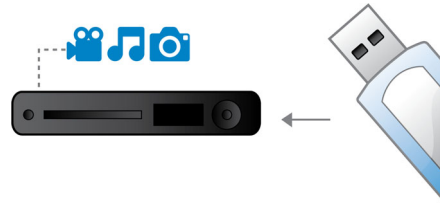

USB Media Link

The Universal Serial Bus, or USB, is a protocol standard that is conveniently used to link PCs, peripherals and consumer electronic equipment. With USB Media Link, all you have to do is plug in your USB device, select the movie, music or photo and play away.