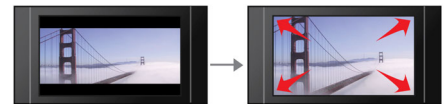

USB Media Link

The Universal Serial Bus, or USB, is a protocol standard that is conveniently used to link PCs, peripherals and consumer electronic equipment. With USB Media Link, all you have to do is plug in your USB device, select the movie, music or photo and play away.

Screen Fit

Whatever you're watching, on whatever TV, Screen Fit ensures that the picture fills the whole screen. Annoying black bars on the top and bottom are eliminated, without any tedious manual adjustments to make. Simply press the Screen Fit button, choose the format and enjoy your movie in full screen