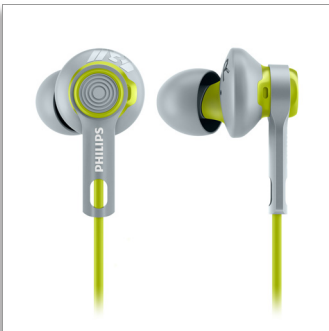

Philips ActionFit  
Sports headphones

8.6mm drivers/closed-back  
In-ear

SHQ2300LF

#### Freedom

- 4.3g ultra lightweight design provides ultimate comfort\*
- Stability ring increase secure fit in the ear
- 3 ear tip sizes for the optimum fit
- Cable clip included for tangle-free workout