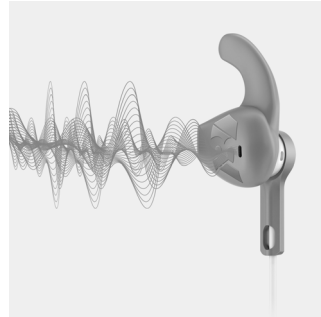

Sporty carrying pouch for easy storage

High performance sound

8.6mm neodymium drivers pump out high performance sound, pushing you to perform at your best.