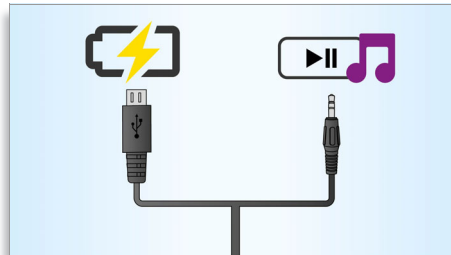

Charge and play in one cable

This Philips speaker comes with one cable for both battery charging and aux-in music playback. Conveniently eliminate cable clutter and enjoy uncompromised signal quality.

Specifications

Compatible with

- iPhone
- iPod
- MP3 player
- Smartphones
- PC

Connectivity

- USB charging
- Audio in (3.5 mm)

Sound

- Output power (RMS): 4 W
- Sound System: Stereo
- Speakers: 1.5" x 2

Power

- Battery type: lithium (built-in)
- Operating time on battery: 8 hr

Accessories

- A cable for: 3.5-mm audio in and USB charging
- Warranty certificate
- World Wide Warranty leaflet
- Quick start guide

Product dimensions

- Product dimensions (W x H x D): 4.5 x 3.2 x 2.2 inch
- Product dimensions (W x H x D): 11.4 x 8.19 x 5.7 cm
- Weight: 0.361 kg
- Weight: 0.796 lb

Issue date 2013-04-28

Version: 6.0.6

12 NC: 8670 000 92463
EAN: 69 23410 71684 9

© 2013 Koninklijke Philips Electronics N.V.
All Rights reserved.

Specifications are subject to change without notice.
Trademarks are the property of Koninklijke Philips Electronics N.V. or their respective owners.

www.philips.com