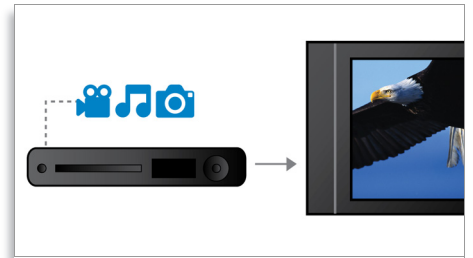

Plays it all

Play virtually any media format you want - whether they are WMV, DivX, MP3s or JPEGs. Experience the unbeatable convenience of great playability and the luxury of sharing media files on your TV or home theatre system - in the comfort of your living room.