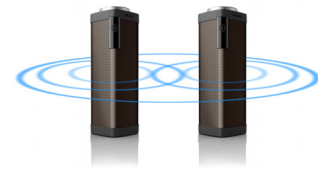

Motion sensor

SHOQBOX is equipped with a motion sensor. Simply swipe over the sensor from left to right or right to left, to skip to the next or last track. Put your hand over the sensor for a second to pause the music. Do it again to put it back on. Easy gesture control allows you to control your music the simplest way.

Built-in mic

With its built-in microphone, it also works as a speaker phone. When a call comes in, the music is put on pause and you can talk via the speaker. Call for a business meeting. Or, call your friend from a party. Either way, it works great.

Voice prompt

The voice prompt is available in different languages. It gives instant feedback on battery level or alert whether the speaker is connected properly to your device.

Pairing 2 shoqboxes

You can pair 2 SHOQBOX speakers with the smart sensor for a stereo system of Left and Right channels. Simply place the two speakers side by side and swipe your hands over both sensors from outside in simultaneously. Perfect for a party or gathering. Enjoy big stereo sound from music, movies and games.